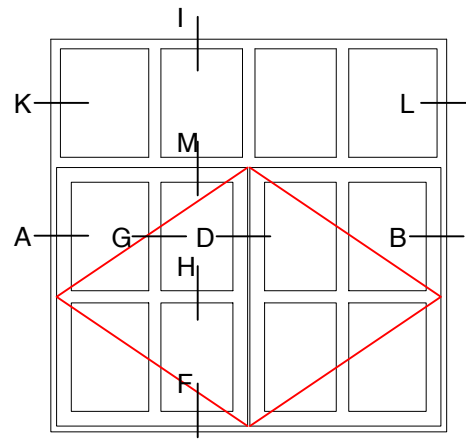

FR 4700 SERIES
DOUBLE OUTSWING CASEMENT W/ TRANSOM