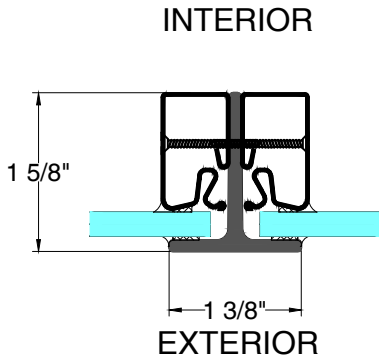

FIRE

FR4700_{SERIES}

Typical Details

Scale: Half Scale

UL Approved and Certified

PAGE 3 OF 6

SELF-CLOSING OUTSWING CASEMENT

3/4 Hour FIRE RATED

G TYPICAL VERTICAL MUNTIN

H TYPICAL HORIZONTAL MUNTIN