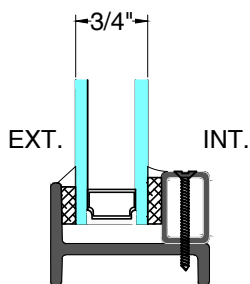

RECTANGULAR
STEEL
GLAZING BEAD