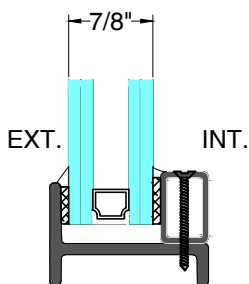

FIRE

FR4700_{SERIES}

Typical Details

Scale: Half Scale

UL Approved and Certified
SELF-CLOSING OUTSWING CASEMENT
3/4 Hour FIRE RATED

PAGE 6 OF 6

RECTANGULAR
STEEL
GLAZING BEAD