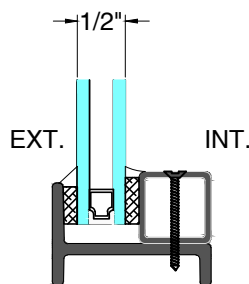

3/4 Hour FIRE RATED

1 TYPICAL JAMB
INTERIOR FLANGE

2 TYPICAL JAMB
EXTERIOR FLANGE

3 TYPICAL FIXED
JAMB FLANGE

28 Canal Street, Ellenville, NY 12428
Phone (845) 647-1900

FIRE

FR4700_{SERIES}

Typical Details

Scale: Half Scale

UL Approved and Certified
SELF-CLOSING OUTSWING CASEMENT
3/4 Hour FIRE RATED

PAGE 6 OF 6

RECTANGULAR
STEEL
GLAZING BEAD

RECTANGULAR
STEEL
GLAZING BEAD

SQUARE
STEEL
GLAZING BEAD

STEEL
GLAZING BEAD