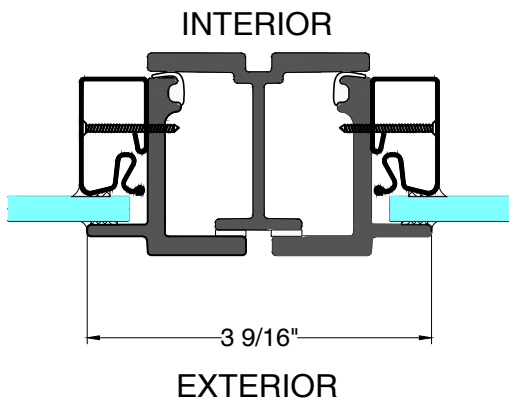

Scale: Half Scale

UL Approved and Certified

PAGE 2 OF 6

SELF-CLOSING OUTSWING CASEMENT

3/4 Hour FIRE RATED

A&B TYPICAL LOCKING JAMB

C TYPICAL HINGED JAMB

D TYPICAL MEETING RAIL