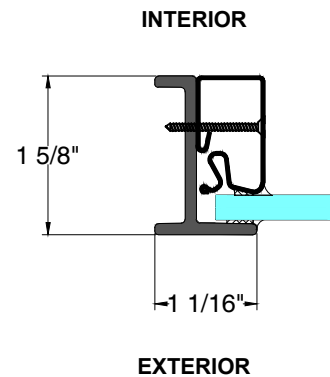

K&L TYPICAL FIXED JAMB

H TYPICAL HORIZONTAL MUNTIN

I&J TYPICAL FIXED HEAD & SILL