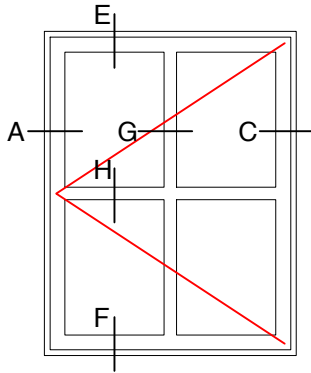

FIRE

Typical Interior Elevations

FR4700_{SERIES}

Scale: Not To Scale

UL Approved and Certified

PAGE 1 OF 6

SELF-CLOSING OUTSWING CASEMENT

3/4 Hour FIRE RATED