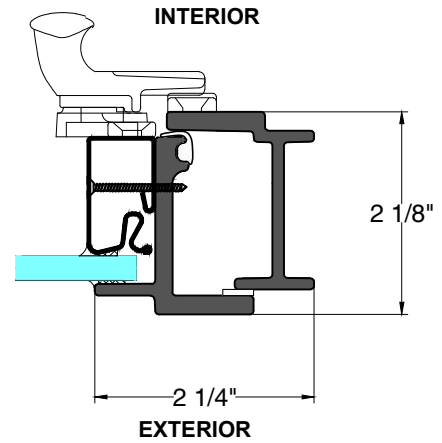

Scale: Half Scale

UL Approved and Certified

PAGE 2 OF 6

SELF-CLOSING OUTSWING CASEMENT

3/4 Hour FIRE RATED

A&B TYPICAL LOCKING JAMB

C TYPICAL HINGED JAMB

D TYPICAL MEETING RAIL