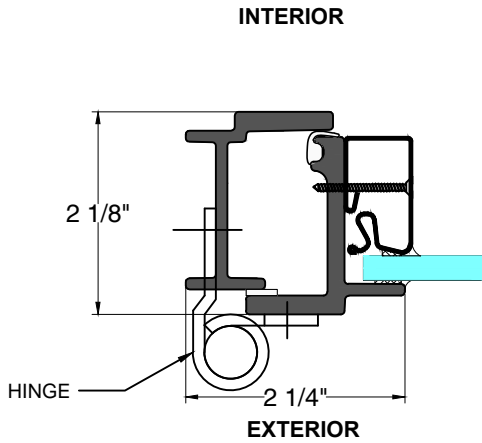

Scale: Half Scale

UL Approved and Certified

PAGE 2 OF 6

SELF-CLOSING OUTSWING CASEMENT

3/4 Hour FIRE RATED

A&B TYPICAL LOCKING JAMB

C TYPICAL HINGED JAMB

D TYPICAL MEETING RAIL