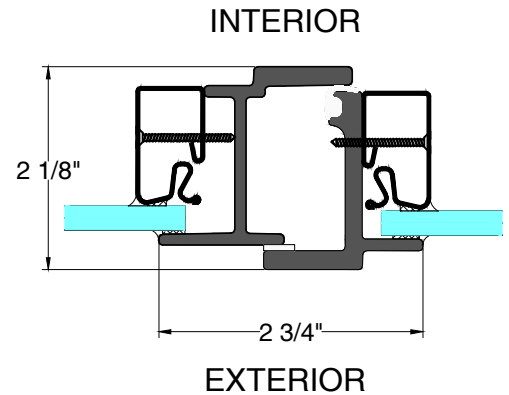

Scale: Half Scale

UL Approved and Certified

PAGE 3 OF 6

SELF-CLOSING OUTSWING CASEMENT

3/4 Hour FIRE RATED

M TYPICAL HEAD
W/ TRANSOM

N TYPICAL JAMB
W/ SIDELITE

N TYPICAL
MULLION