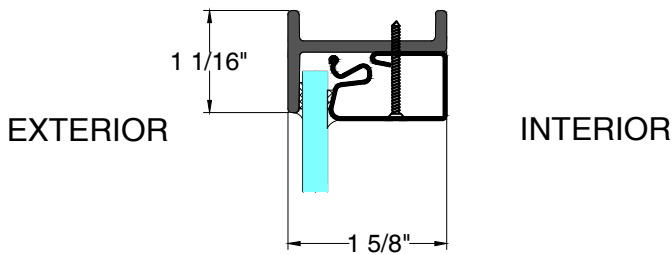

I&J TYPICAL FIXED HEAD & SILL

K&L TYPICAL FIXED JAMB