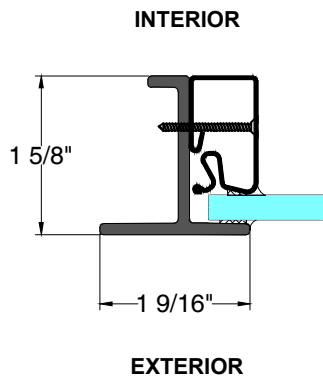

3/4 Hour FIRE RATED

1 TYPICAL JAMB
INTERIOR FLANGE

2 TYPICAL JAMB
EXTERIOR FLANGE

3 TYPICAL FIXED
JAMB FLANGE

28 Canal Street, Ellenville, NY 12428
Phone (845) 647-1900

FIRE

FR4700_{SERIES}

Typical Details