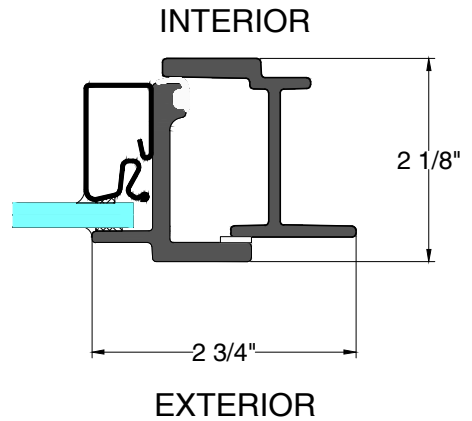

3/4 Hour FIRE RATED

1 TYPICAL JAMB
INTERIOR FLANGE

2 TYPICAL JAMB
EXTERIOR FLANGE

3 TYPICAL FIXED
JAMB FLANGE

28 Canal Street, Ellenville, NY 12428
Phone (845) 647-1900

FIRE

FR4700_{SERIES}

Typical Details