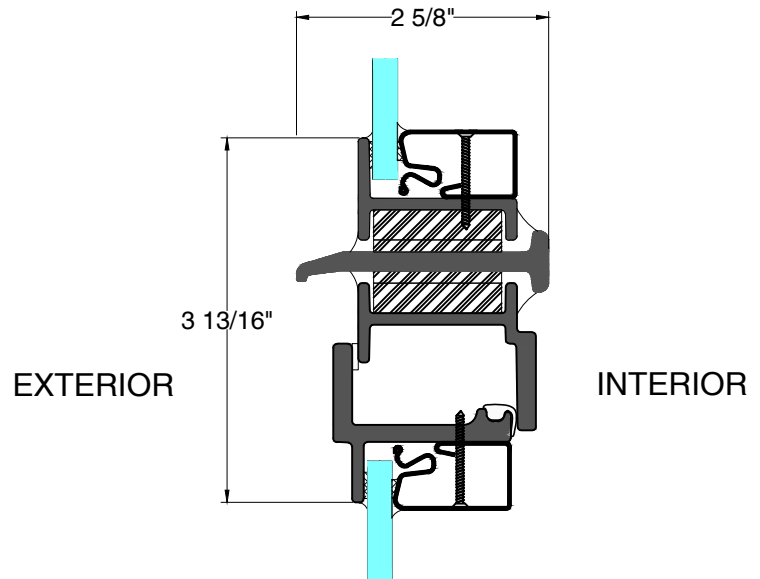

Scale: Half Scale

UL Approved and Certified

PAGE 3 OF 6

SELF-CLOSING OUTSWING CASEMENT

3/4 Hour FIRE RATED

M TYPICAL HEAD
W/ TRANSOM

N TYPICAL JAMB
W/ SIDELITE

N TYPICAL
MULLION