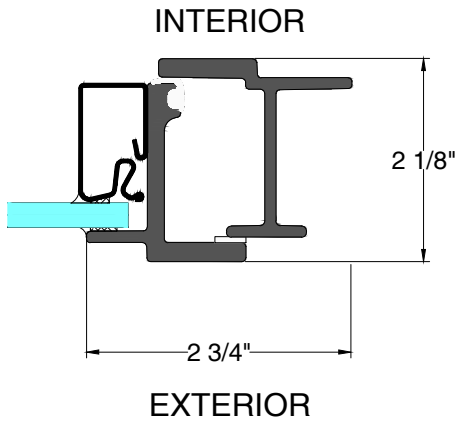

3/4 Hour FIRE RATED

1 TYPICAL JAMB
INTERIOR FLANGE

2 TYPICAL JAMB
EXTERIOR FLANGE

3 TYPICAL FIXED
JAMB FLANGE

28 Canal Street, Ellenville, NY 12428
Phone (845) 647-1900

FIRE

FR4700_{SERIES}

Typical Details