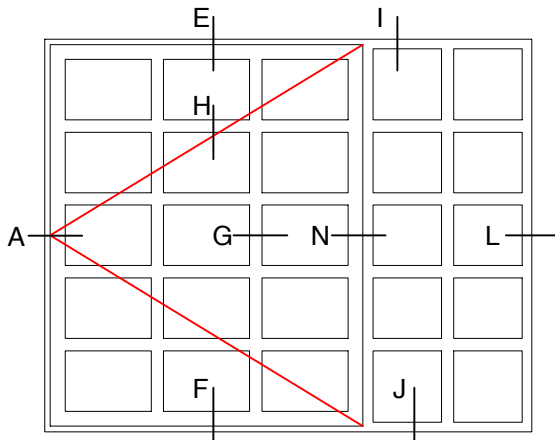

FR 4700 SERIES
CASEMENT W/ SIDELITE