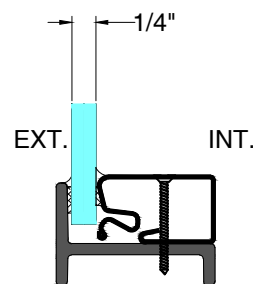

3/4 Hour FIRE RATED

1 TYPICAL JAMB
INTERIOR FLANGE

2 TYPICAL JAMB
EXTERIOR FLANGE

3 TYPICAL FIXED
JAMB FLANGE

28 Canal Street, Ellenville, NY 12428
Phone (845) 647-1900

FIRE

FR4700_{SERIES}

Typical Details

Scale: Half Scale

UL Approved and Certified
SELF-CLOSING OUTSWING CASEMENT
3/4 Hour FIRE RATED

PAGE 6 OF 6

RECTANGULAR
STEEL
GLAZING BEAD

RECTANGULAR
STEEL
GLAZING BEAD

SQUARE
STEEL
GLAZING BEAD

STEEL
GLAZING BEAD