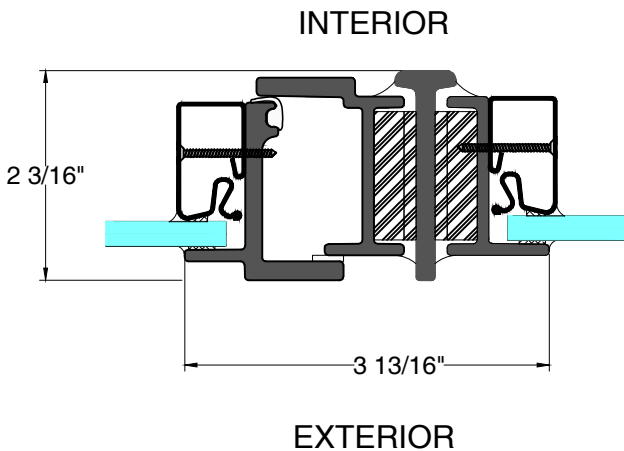

Scale: Half Scale

UL Approved and Certified

PAGE 3 OF 6

SELF-CLOSING OUTSWING CASEMENT

3/4 Hour FIRE RATED

M TYPICAL HEAD
W/ TRANSOM

N TYPICAL JAMB
W/ SIDELITE

N TYPICAL
MULLION