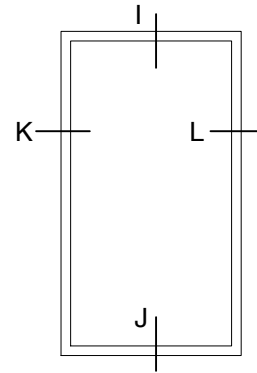

FR 4700 SERIES
FIXED