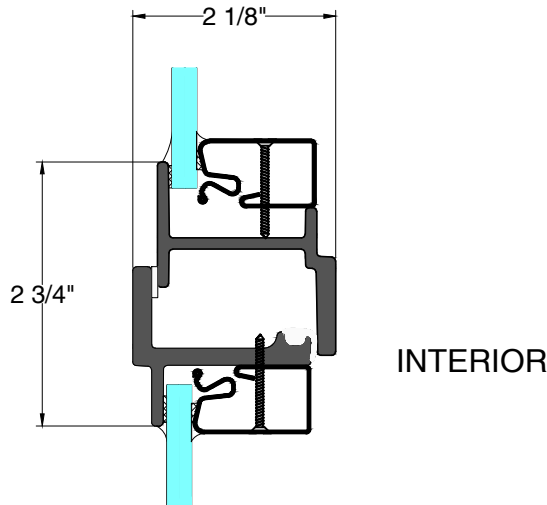

Scale: Half Scale

UL Approved and Certified

PAGE 3 OF 6

SELF-CLOSING OUTSWING CASEMENT

3/4 Hour FIRE RATED

M TYPICAL HEAD
W/ TRANSOM

N TYPICAL JAMB
W/ SIDELITE

N TYPICAL
MULLION