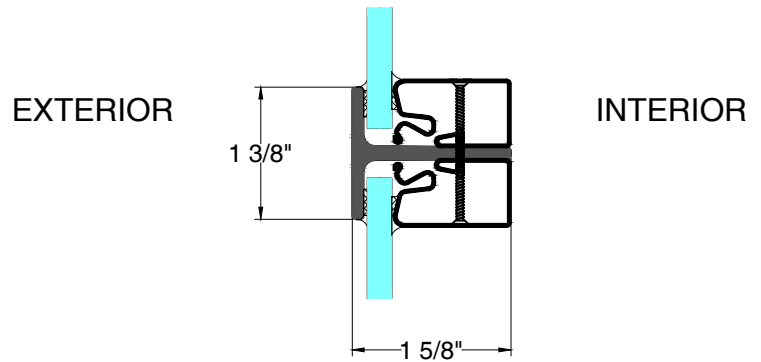

FIRE

FR4700_{SERIES}

Typical Details

Scale: Half Scale

UL Approved and Certified

PAGE 3 OF 6

SELF-CLOSING OUTSWING CASEMENT

3/4 Hour FIRE RATED

G TYPICAL VERTICAL MUNTIN

H TYPICAL HORIZONTAL MUNTIN