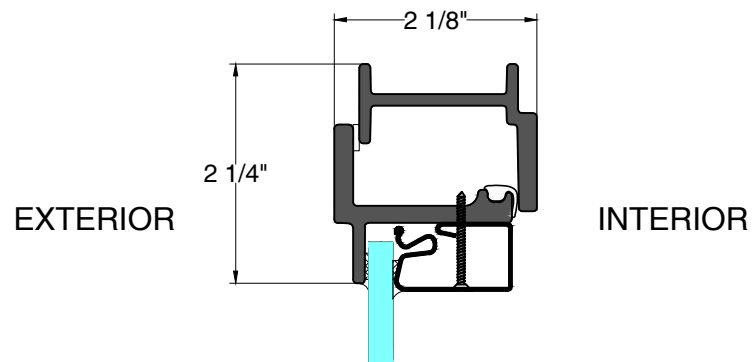

Scale: Half Scale

UL Approved and Certified

PAGE 2 OF 6

SELF-CLOSING OUTSWING CASEMENT

3/4 Hour FIRE RATED

A&B TYPICAL LOCKING JAMB

C TYPICAL HINGED JAMB

D TYPICAL MEETING RAIL