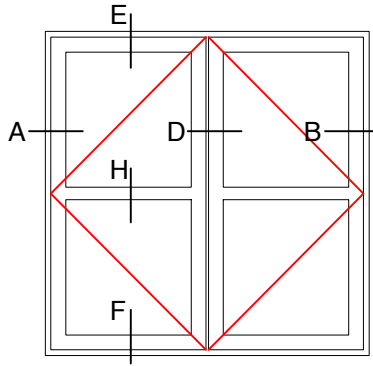

FR 4700 SERIES
DOUBLE OUTSWING CASEMENT