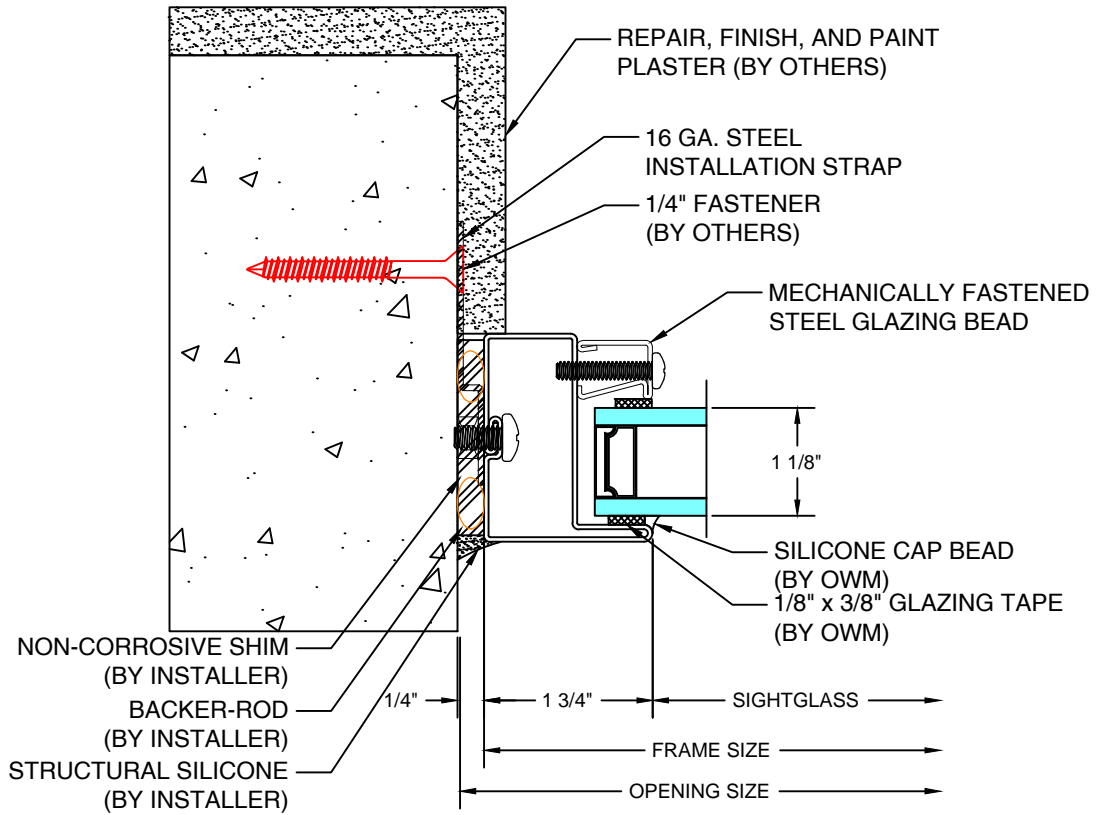

FIRE

FR55 SERIES

Typical Details

Scale: Half Scale

UL Approved and Certified

FIXED

3/4 Hour FIRE RATED

1 TYPICAL DETAIL INSTALLATION STRAP

28 Canal Street, Ellenville, NY 12428
Phone (845) 647-1900

FIRE

FR55 SERIES

Typical Details

Scale: Half Scale

UL Approved and Certified

FIXED

3/4 Hour FIRE RATED

2 TYPICAL DETAIL INSTALLATION STRAP

28 Canal Street, Ellenville, NY 12428
Phone (845) 647-1900

FIRE

FR55 SERIES

Typical Details

Scale: Half Scale

UL Approved and Certified

FIXED

3/4 Hour FIRE RATED

***NOTE GLASS MUST BE REMOVED FOR INSTALLATION, GLASS TO BE GLAZED IN THE FIELD BY INSTALLER**

3 TYPICAL DETAIL DIRECT MOUNT

28 Canal Street, Ellenville, NY 12428
Phone (845) 647-1900