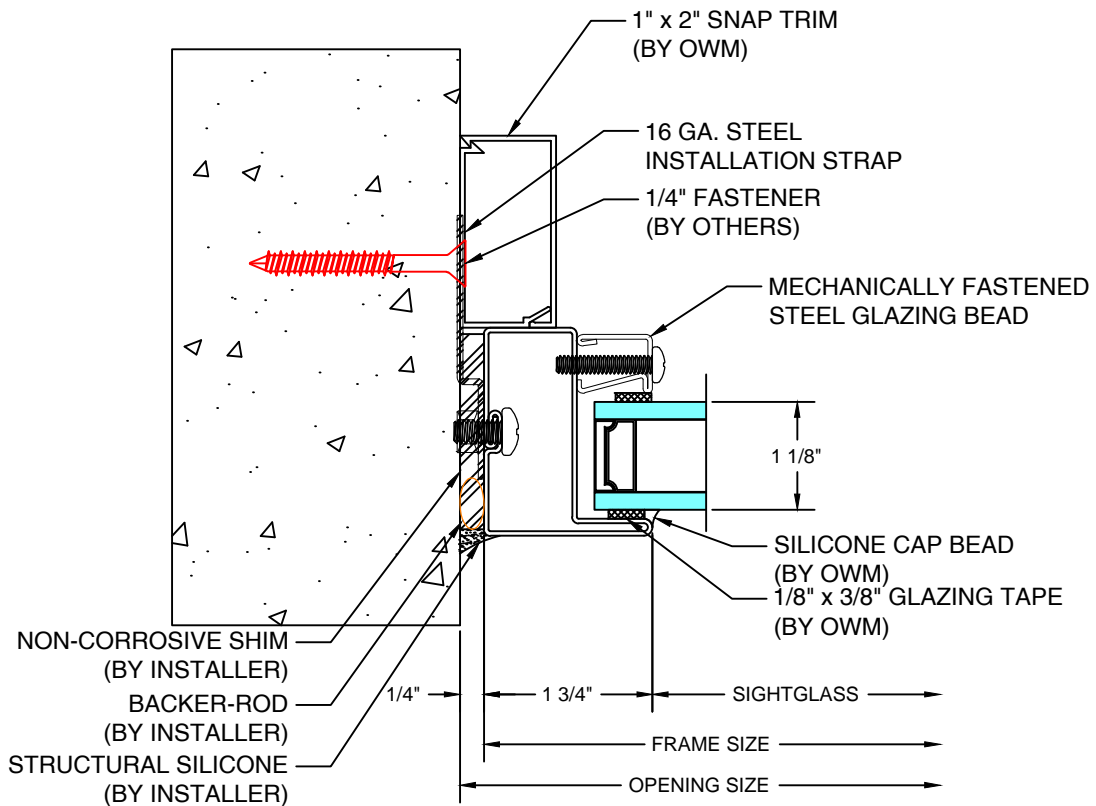

FIRE

FR55 SERIES

Typical Details

Scale: Half Scale

UL Approved and Certified

FIXED

3/4 Hour FIRE RATED

1 TYPICAL DETAIL INSTALLATION STRAP

28 Canal Street, Ellenville, NY 12428
Phone (845) 647-1900

FIRE

FR55 SERIES

Typical Details

Scale: Half Scale

UL Approved and Certified

FIXED

3/4 Hour FIRE RATED

2 TYPICAL DETAIL INSTALLATION STRAP

28 Canal Street, Ellenville, NY 12428
Phone (845) 647-1900

FIRE

FR55 SERIES

Typical Details

Scale: Half Scale

UL Approved and Certified

FIXED

3/4 Hour FIRE RATED

***NOTE GLASS MUST BE REMOVED FOR INSTALLATION, GLASS TO BE GLAZED IN THE FIELD BY INSTALLER**

3 TYPICAL DETAIL DIRECT MOUNT

28 Canal Street, Ellenville, NY 12428
Phone (845) 647-1900