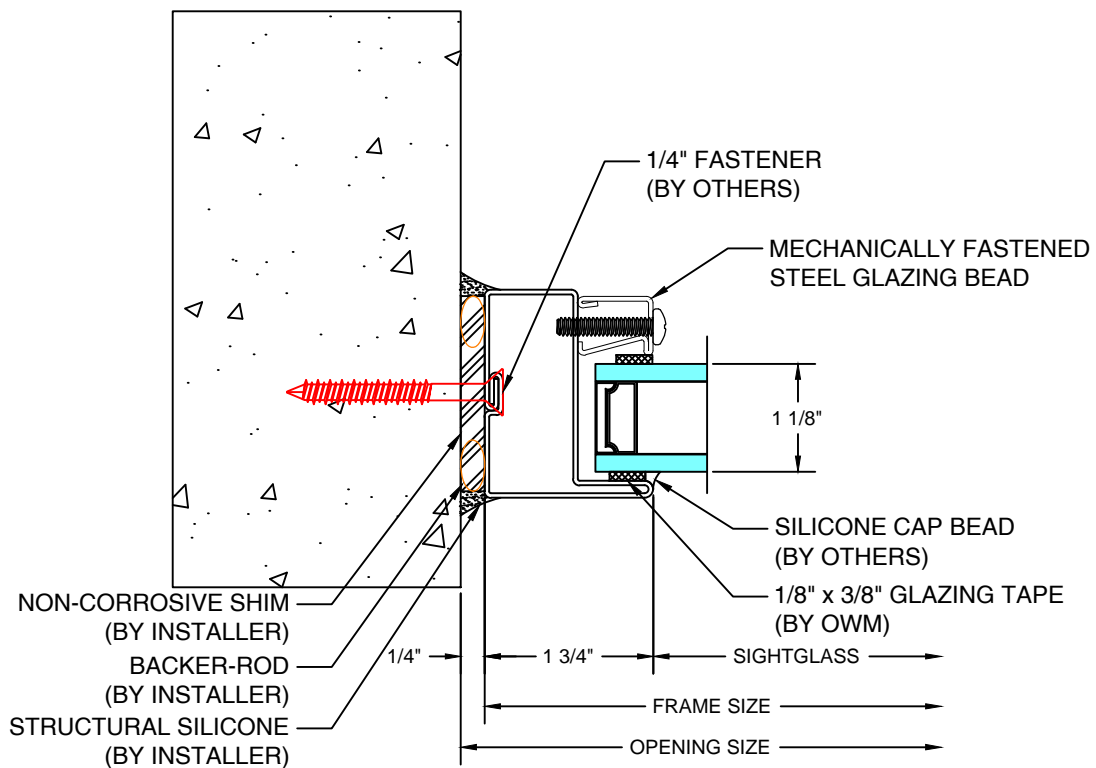

2 TYPICAL DETAIL INSTALLATION STRAP

28 Canal Street, Ellenville, NY 12428
Phone (845) 647-1900

FIRE

FR55 SERIES

Typical Details

Scale: Half Scale

UL Approved and Certified

FIXED

3/4 Hour FIRE RATED

***NOTE GLASS MUST BE REMOVED FOR INSTALLATION, GLASS TO BE GLAZED IN THE FIELD BY INSTALLER**

3 TYPICAL DETAIL DIRECT MOUNT

28 Canal Street, Ellenville, NY 12428
Phone (845) 647-1900