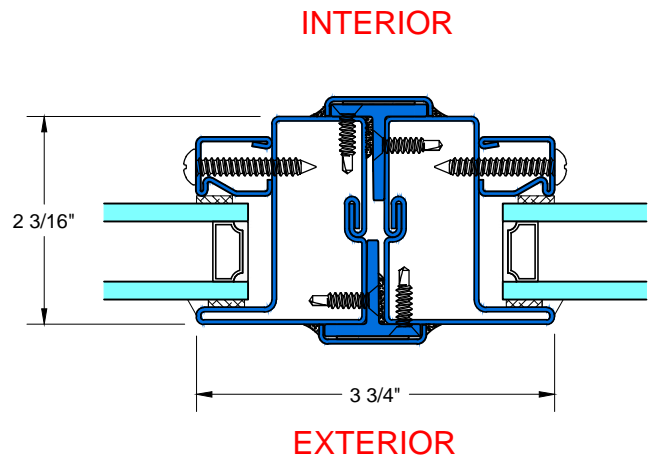

## TYPICAL DETAILS

Scale: 1:2

**F** TYPICAL HORIZONTAL MUNTIN

**G** TYPICAL STACKING MULLION

**H** TYPICAL JOINING MULLION

28 Canal Street, Ellenville, NY 12428  
Phone (845) 647-1900