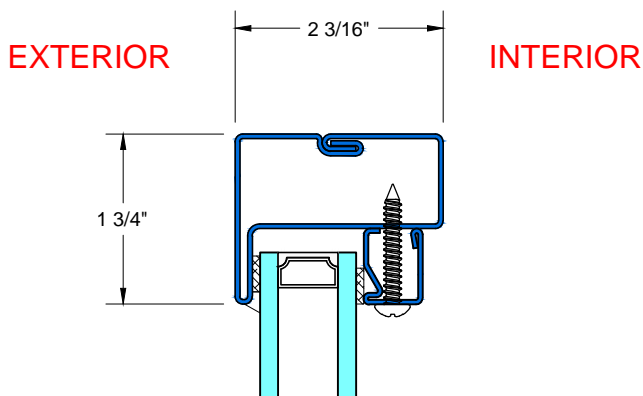

## TYPICAL DETAILS

Scale: 1:2

**B** TYPICAL RIGHT JAMB

**C** TYPICAL FIXED HEAD

**D** TYPICAL FIXED SILL

28 Canal Street, Ellenville, NY 12428  
Phone (845) 647-1900