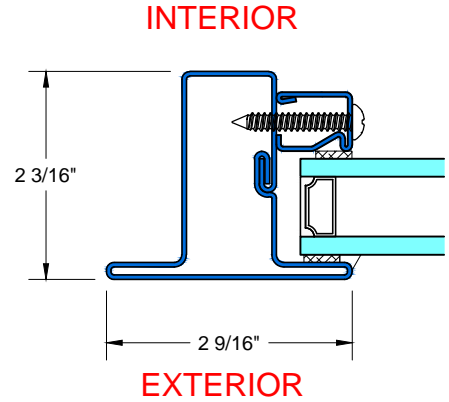

2 TYPICAL FIXED
EXTERIOR FLANGE