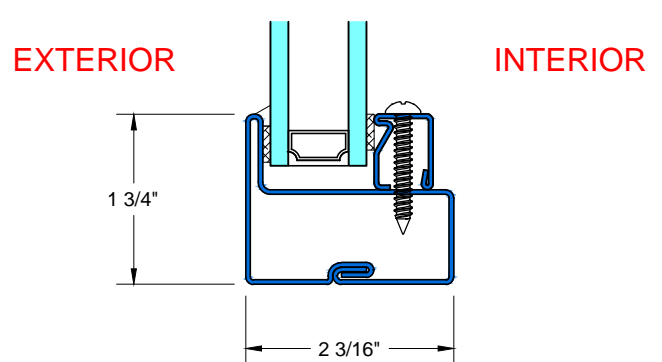

**B** TYPICAL RIGHT JAMB

**C** TYPICAL FIXED HEAD

**D** TYPICAL FIXED SILL

28 Canal Street, Ellenville, NY 12428  
Phone (845) 647-1900