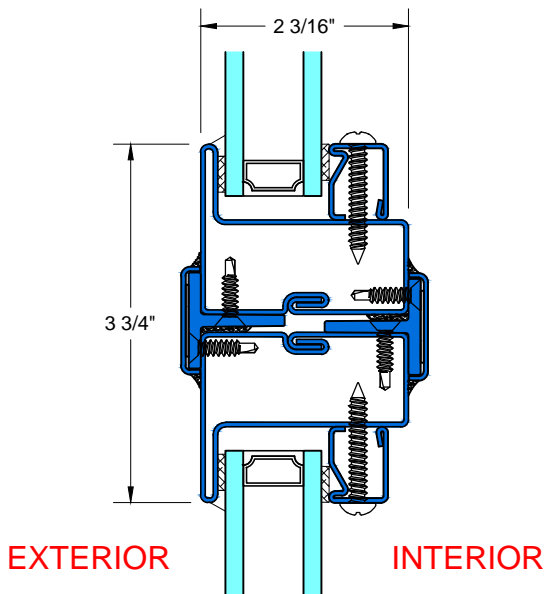

**F** TYPICAL HORIZONTAL MUNTIN

**G** TYPICAL STACKING MULLION

**H** TYPICAL JOINING MULLION

28 Canal Street, Ellenville, NY 12428  
Phone (845) 647-1900

## FRAME OPTIONS

Scale: 1:2