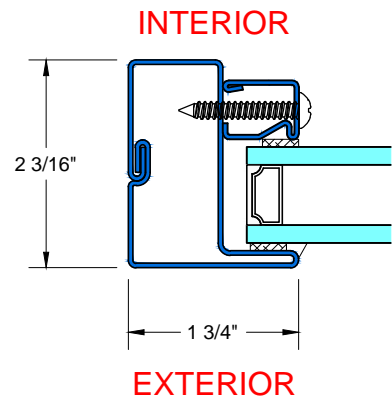

## FRAME OPTIONS

Scale: 1:2

## GLAZING OPTIONS

**1** TYPICAL JAMB W/  
1/4" FIRE RATED GLASS

**2** TYPICAL JAMB W/  
1" FIRE RATED GLASS

28 Canal Street, Ellenville, NY 12428  
Phone (845) 647-1900