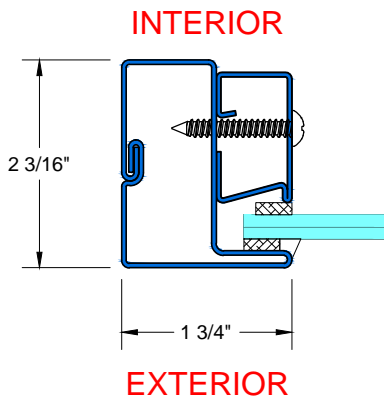

## FRAME OPTIONS

Scale: 1:2

## GLAZING OPTIONS

**1** TYPICAL JAMB W/  
1/4" FIRE RATED GLASS

**2** TYPICAL JAMB W/  
1" FIRE RATED GLASS

28 Canal Street, Ellenville, NY 12428  
Phone (845) 647-1900