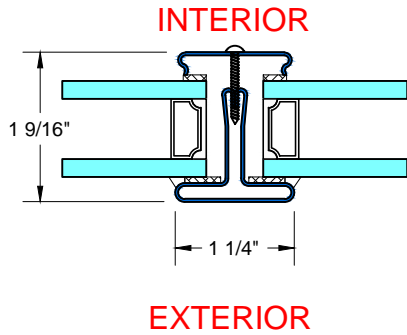

FIRE

TYPICAL DETAILS

Scale: 1:2

FR6000-FX SERIES

UL APPROVED AND CERTIFIED
FIXED

PAGE 4 OF 5

3/4 HOUR FIRE RATED WHEN GLAZED WITH 1/4" WIRE GLASS
1 1/2 HOUR FIRE RATED WHEN GLAZED WITH APPROPRIATE UL APPROVED GLAZING

F TYPICAL HORIZONTAL MUNTIN