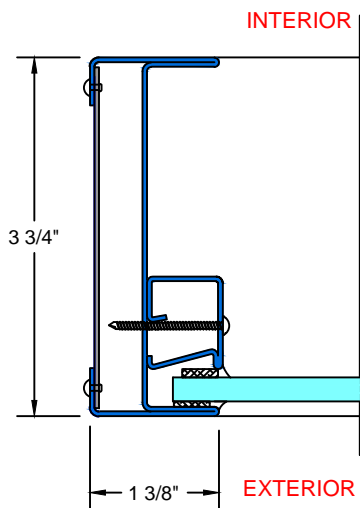

D TYPICAL HEAD

28 Canal Street, Ellenville, NY 12428
Phone (845) 647-1900

FIRE

TYPICAL DETAILS

Scale: 1:2

7600 TSS_{SERIES}

UL APPROVED AND CERTIFIED
SELF-CLOSING SINGLE SLIDER
3/4 HOUR FIRE RATED

PAGE 4 OF 7

E TYPICAL SILL

F&G TYPICAL TRANSOM HEAD & SILL

H&I TYPICAL TRANSOM JAMB

J TYPICAL JOINING MULLION

28 Canal Street, Ellenville, NY 12428
Phone (845) 647-1900

FIRE

TYPICAL DETAILS

Scale: 1:2