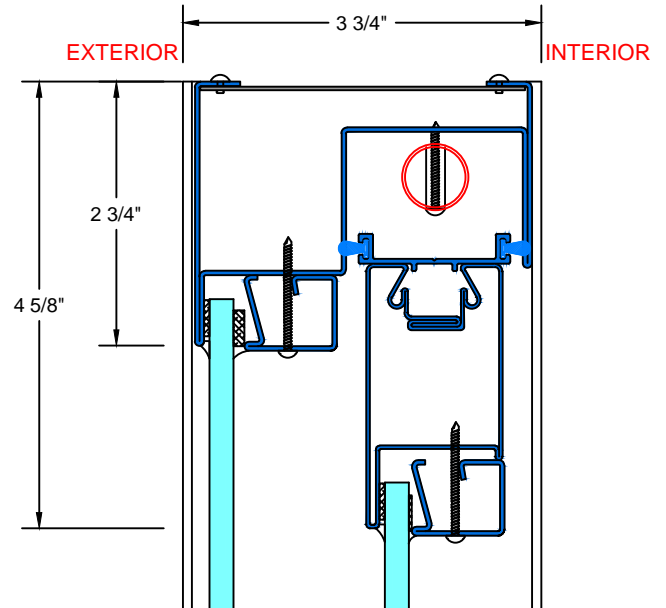

TYPICAL DETAILS

Scale: 1:2

7600 TSS SERIES

PAGE 3 OF 7

UL APPROVED AND CERTIFIED
SELF-CLOSING SINGLE SLIDER
3/4 HOUR FIRE RATED

A TYPICAL LEFT JAMB

B TYPICAL RIGHT JAMB

C TYPICAL MEETING RAIL

D TYPICAL HEAD

28 Canal Street, Ellenville, NY 12428
Phone (845) 647-1900

FIRE

TYPICAL DETAILS

Scale: 1:2

7600 TSS_{SERIES}

UL APPROVED AND CERTIFIED
SELF-CLOSING SINGLE SLIDER
3/4 HOUR FIRE RATED

PAGE 4 OF 7