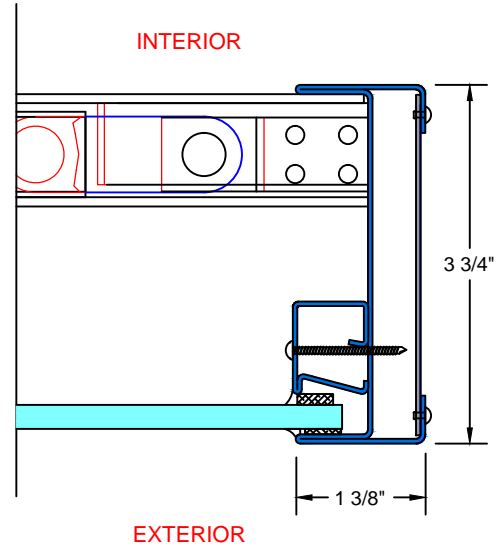

FIRE

TYPICAL DETAILS

Scale: 1:2

7600 TSS SERIES

PAGE 3 OF 7

UL APPROVED AND CERTIFIED
SELF-CLOSING SINGLE SLIDER
3/4 HOUR FIRE RATED

28 Canal Street, Ellenville, NY 12428
Phone (845) 647-1900