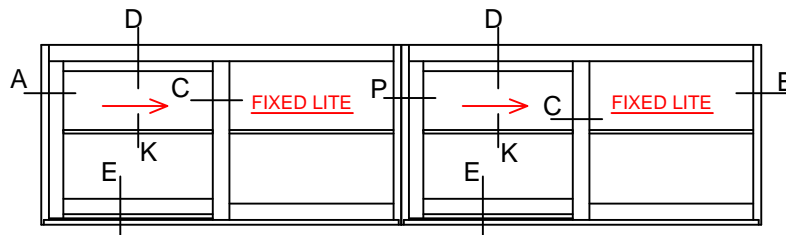

FIRE

TYPICAL EXTERIOR ELEVATIONS

7600 TSS_{SERIES}

Scale: Not To Scale

UL APPROVED AND CERTIFIED
SELF-CLOSING SINGLE SLIDER
3/4 HOUR FIRE RATED

PAGE 1 OF 7

28 Canal Street, Ellenville, NY 12428
Phone (845) 647-1900