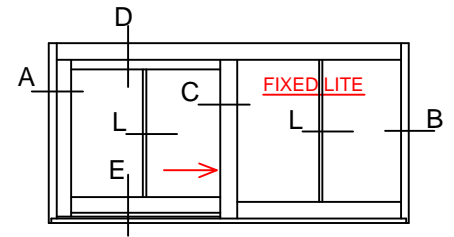

FIRE

TYPICAL EXTERIOR ELEVATIONS

7600 TSS_{SERIES}

Scale: Not To Scale

UL APPROVED AND CERTIFIED
SELF-CLOSING SINGLE SLIDER
3/4 HOUR FIRE RATED

PAGE 1 OF 7

28 Canal Street, Ellenville, NY 12428
Phone (845) 647-1900