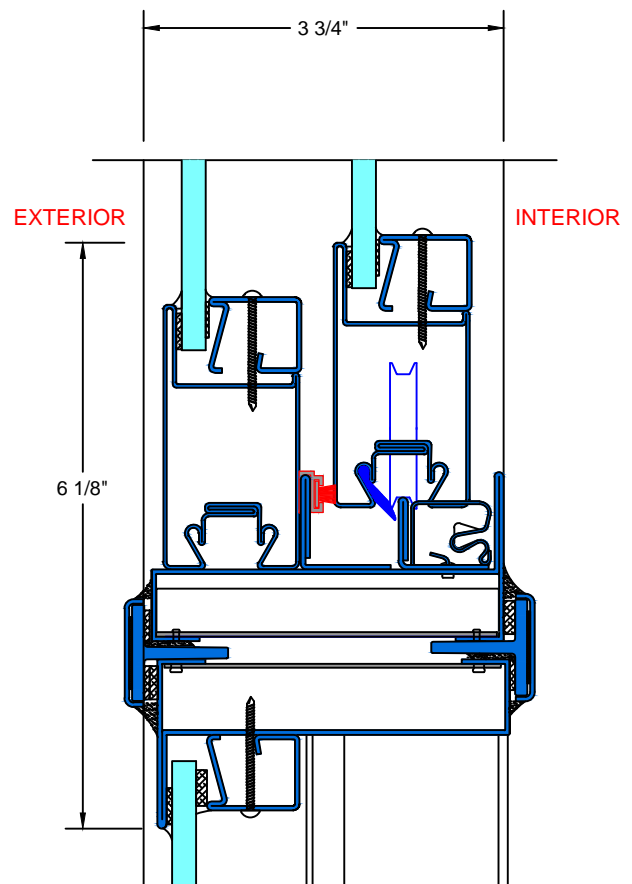

28 Canal Street, Ellenville, NY 12428
Phone (845) 647-1900

FIRE

TYPICAL DETAILS

Scale: 1:2

7600 TSS_{SERIES}

UL APPROVED AND CERTIFIED
SELF-CLOSING SINGLE SLIDER
3/4 HOUR FIRE RATED

PAGE 6 OF 7

M TYPICAL STACKING MULLION
W/ TRANSOM ABOVE

PAGE 7 OF 7

P TYPICAL JOINING MULLION

1 TYPICAL LEFT JAMB W/ 1/4" GLASS

2 TYPICAL LEFT JAMB W/ 3/4" GLASS

28 Canal Street, Ellenville, NY 12428
Phone (845) 647-1900