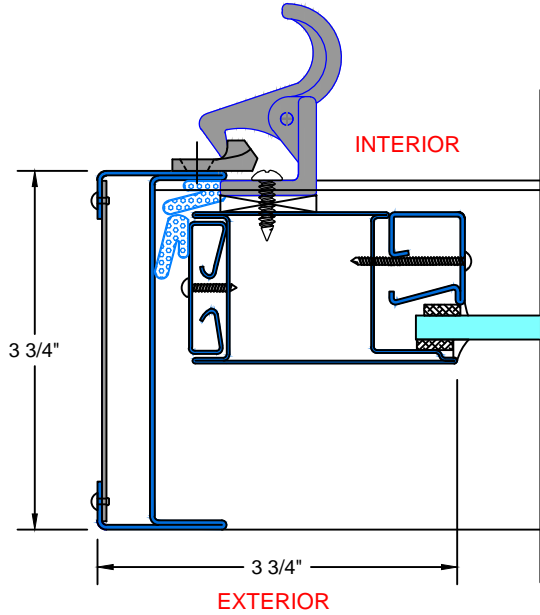

TYPICAL DETAILS

Scale: 1:2

7600 TSS SERIES

PAGE 3 OF 7

UL APPROVED AND CERTIFIED
SELF-CLOSING SINGLE SLIDER
3/4 HOUR FIRE RATED

A TYPICAL LEFT JAMB

B TYPICAL RIGHT JAMB

C TYPICAL MEETING RAIL