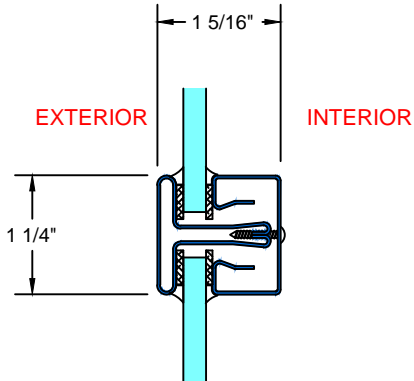

FIRE

TYPICAL DETAILS

Scale: 1:2

7600 TSS_{SERIES}

UL APPROVED AND CERTIFIED
SELF-CLOSING SINGLE SLIDER
3/4 HOUR FIRE RATED

PAGE 5 OF 7

K TYPICAL HORIZONTAL MUNTIN

K TYPICAL HORIZONTAL MUNTIN