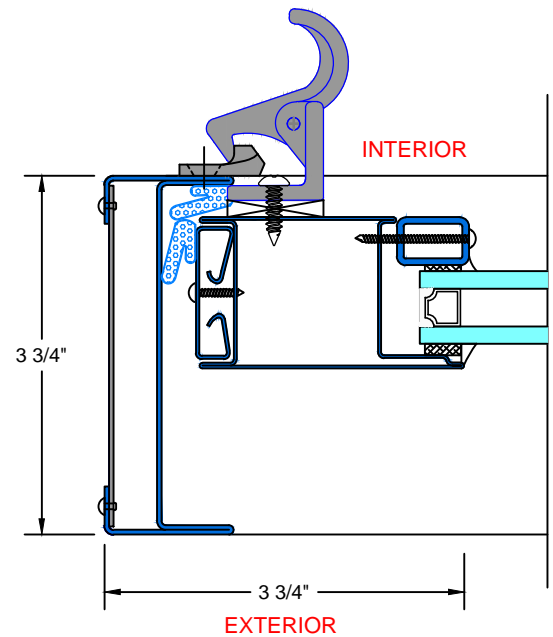

N TYPICAL STACKING MULLION
W/ TRANSOM BELOW

28 Canal Street, Ellenville, NY 12428
Phone (845) 647-1900

FIRE

TYPICAL DETAILS

Scale: 1:2

7600 TSS_{SERIES}

UL APPROVED AND CERTIFIED
SELF-CLOSING SINGLE SLIDER
3/4 HOUR FIRE RATED

PAGE 7 OF 7

P TYPICAL JOINING MULLION

1 TYPICAL LEFT JAMB W/ 1/4" GLASS

2 TYPICAL LEFT JAMB W/ 3/4" GLASS

28 Canal Street, Ellenville, NY 12428
Phone (845) 647-1900