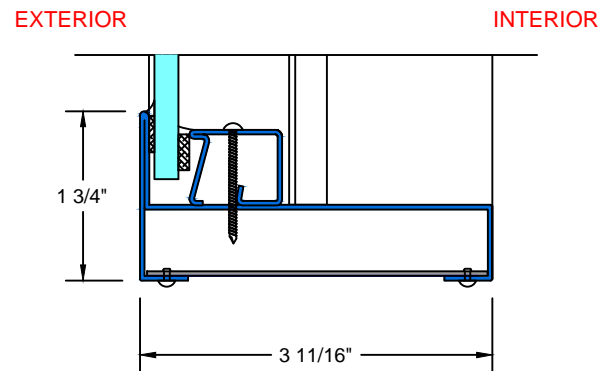

D TYPICAL HEAD

28 Canal Street, Ellenville, NY 12428
Phone (845) 647-1900

FIRE

TYPICAL DETAILS

Scale: 1:2

7600 TSS_{SERIES}

UL APPROVED AND CERTIFIED
SELF-CLOSING SINGLE SLIDER
3/4 HOUR FIRE RATED

PAGE 4 OF 7

E TYPICAL SILL

F&G TYPICAL TRANSOM HEAD & SILL

H&I TYPICAL TRANSOM JAMB

J TYPICAL JOINING MULLION

28 Canal Street, Ellenville, NY 12428
Phone (845) 647-1900

FIRE

TYPICAL DETAILS

Scale: 1:2