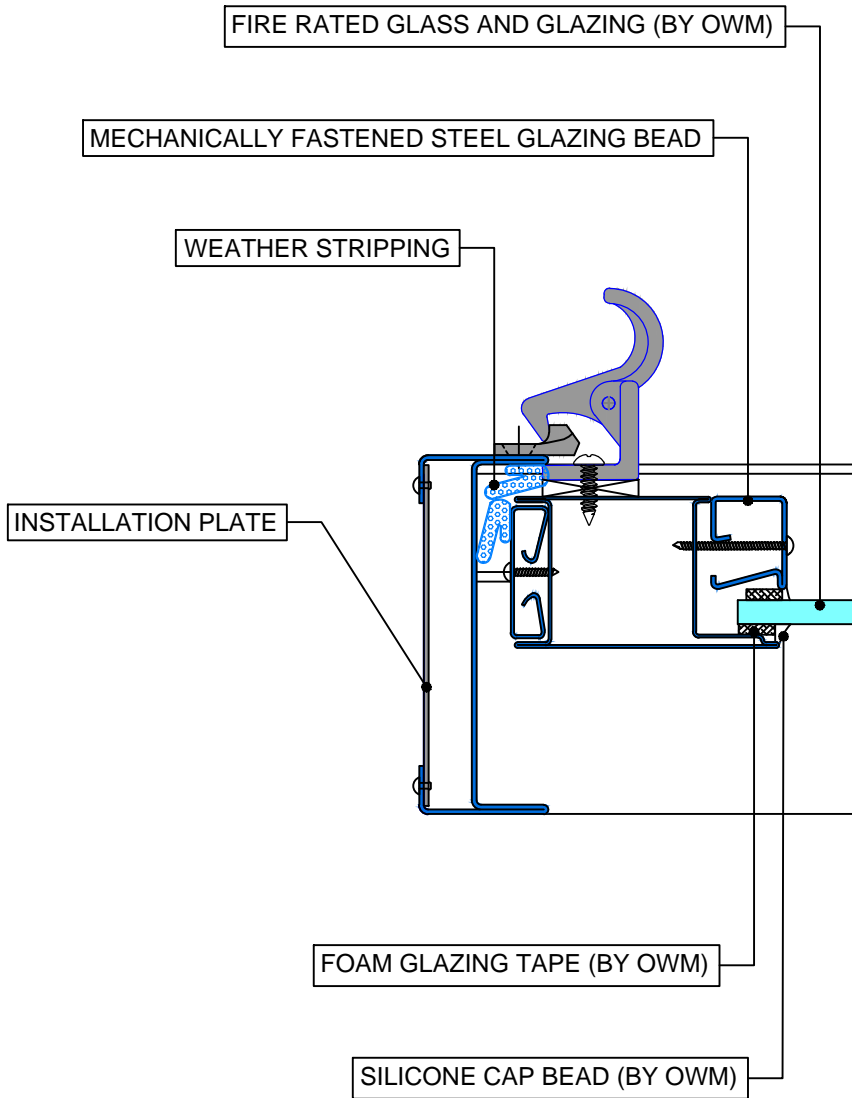

FIRE

7600 TSS_{SERIES}

KEY TYPICAL

Scale: 1:2

UL APPROVED AND CERTIFIED
SELF-CLOSING SINGLE SLIDER
3/4 HOUR FIRE RATED

PAGE 2 OF 7

28 Canal Street, Ellenville, NY 12428
Phone (845) 647-1900

FIRE

TYPICAL DETAILS

Scale: 1:2

7600 TSS SERIES

PAGE 3 OF 7

UL APPROVED AND CERTIFIED
SELF-CLOSING SINGLE SLIDER
3/4 HOUR FIRE RATED

A TYPICAL LEFT JAMB

B TYPICAL RIGHT JAMB

C TYPICAL MEETING RAIL