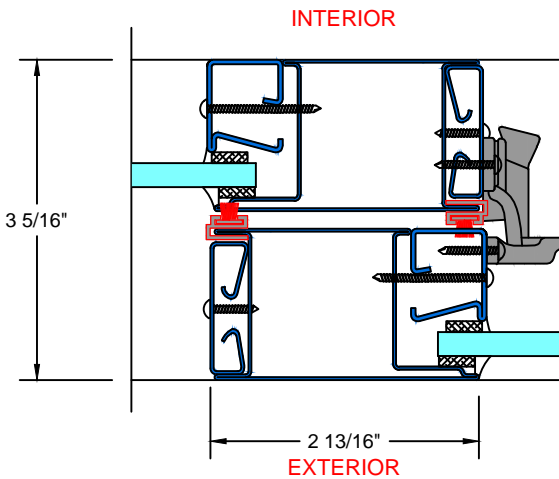

TYPICAL DETAILS

Scale: 1:2

7600 TSS SERIES

PAGE 3 OF 7

UL APPROVED AND CERTIFIED
SELF-CLOSING SINGLE SLIDER
3/4 HOUR FIRE RATED

A TYPICAL LEFT JAMB

B TYPICAL RIGHT JAMB

C TYPICAL MEETING RAIL

D TYPICAL HEAD

28 Canal Street, Ellenville, NY 12428
Phone (845) 647-1900

FIRE

TYPICAL DETAILS

Scale: 1:2

7600 TSS_{SERIES}

UL APPROVED AND CERTIFIED
SELF-CLOSING SINGLE SLIDER
3/4 HOUR FIRE RATED

PAGE 4 OF 7