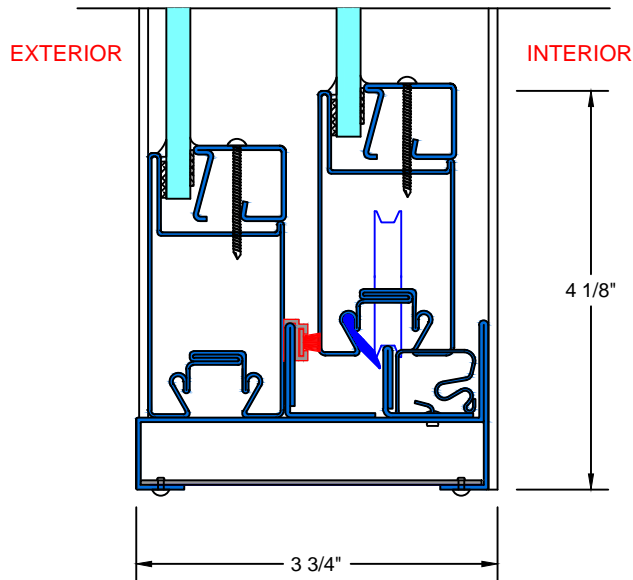

D TYPICAL HEAD

28 Canal Street, Ellenville, NY 12428
Phone (845) 647-1900

FIRE

TYPICAL DETAILS

Scale: 1:2

7600 TSS_{SERIES}

UL APPROVED AND CERTIFIED
SELF-CLOSING SINGLE SLIDER
3/4 HOUR FIRE RATED

PAGE 4 OF 7