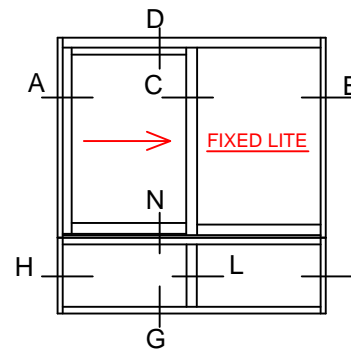

FIRE

TYPICAL EXTERIOR ELEVATIONS

7600 TSS_{SERIES}

Scale: Not To Scale

UL APPROVED AND CERTIFIED
SELF-CLOSING SINGLE SLIDER
3/4 HOUR FIRE RATED

PAGE 1 OF 7

28 Canal Street, Ellenville, NY 12428
Phone (845) 647-1900