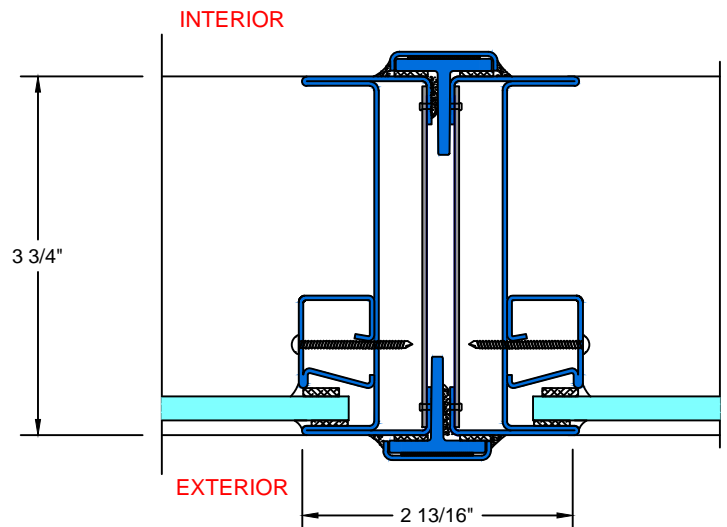

D TYPICAL HEAD

28 Canal Street, Ellenville, NY 12428
Phone (845) 647-1900

FIRE

TYPICAL DETAILS

Scale: 1:2

7600 TSS_{SERIES}

UL APPROVED AND CERTIFIED
SELF-CLOSING SINGLE SLIDER
3/4 HOUR FIRE RATED

PAGE 4 OF 7

E TYPICAL SILL

F&G TYPICAL TRANSOM HEAD & SILL

H&I TYPICAL TRANSOM JAMB

J TYPICAL JOINING MULLION

28 Canal Street, Ellenville, NY 12428
Phone (845) 647-1900

FIRE

TYPICAL DETAILS

Scale: 1:2