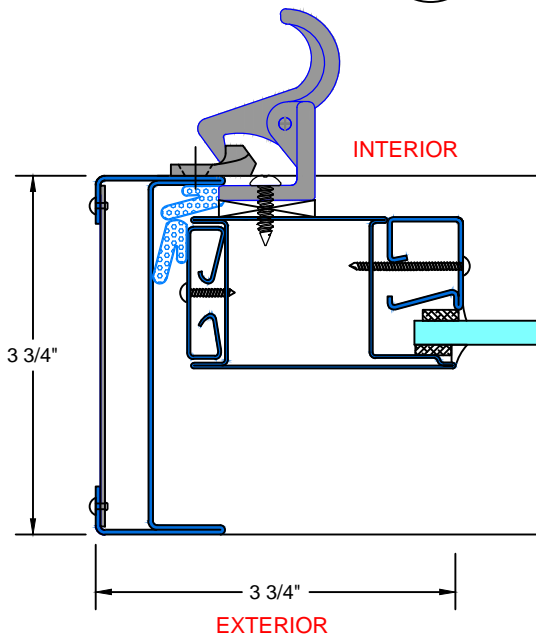

N TYPICAL STACKING MULLION
W/ TRANSOM BELOW

28 Canal Street, Ellenville, NY 12428
Phone (845) 647-1900

FIRE

TYPICAL DETAILS

Scale: 1:2

7600 TSS_{SERIES}

UL APPROVED AND CERTIFIED
SELF-CLOSING SINGLE SLIDER
3/4 HOUR FIRE RATED

PAGE 7 OF 7

P TYPICAL JOINING MULLION

1 TYPICAL LEFT JAMB W/ 1/4" GLASS

2 TYPICAL LEFT JAMB W/ 3/4" GLASS

28 Canal Street, Ellenville, NY 12428
Phone (845) 647-1900