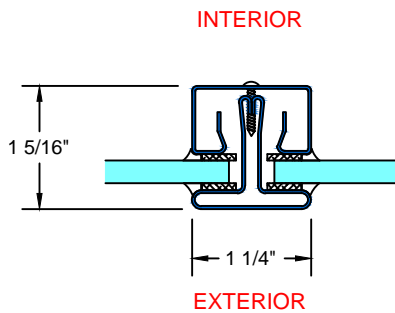

FIRE

TYPICAL DETAILS

Scale: 1:2

7600 TSS_{SERIES}

UL APPROVED AND CERTIFIED
SELF-CLOSING SINGLE SLIDER
3/4 HOUR FIRE RATED

PAGE 5 OF 7

K TYPICAL HORIZONTAL MUNTIN

28 Canal Street, Ellenville, NY 12428
Phone (845) 647-1900