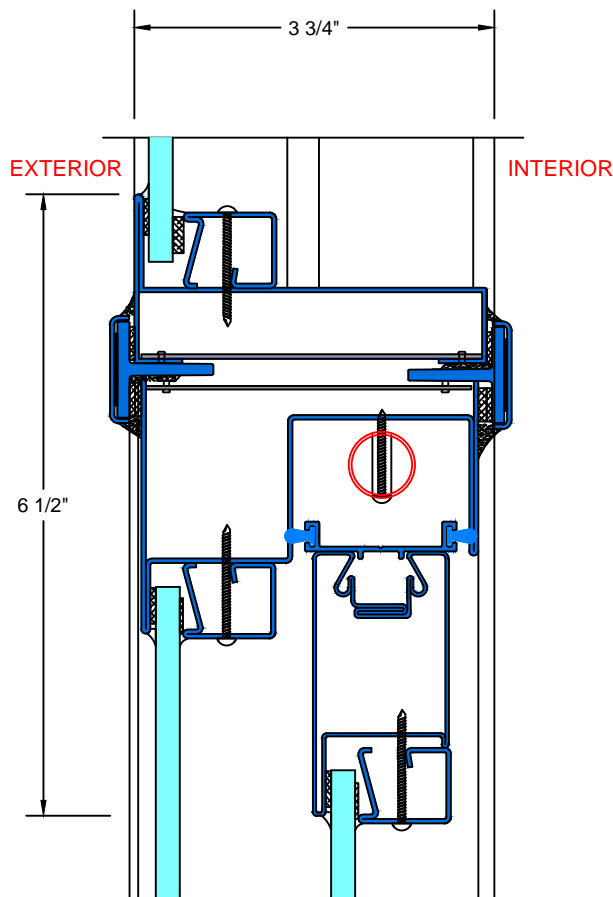

28 Canal Street, Ellenville, NY 12428
Phone (845) 647-1900

FIRE

TYPICAL DETAILS

Scale: 1:2

7600 TSS_{SERIES}

UL APPROVED AND CERTIFIED
SELF-CLOSING SINGLE SLIDER
3/4 HOUR FIRE RATED

PAGE 6 OF 7

M TYPICAL STACKING MULLION
W/ TRANSOM ABOVE

PAGE 7 OF 7

P TYPICAL JOINING MULLION

1 TYPICAL LEFT JAMB W/ 1/4" GLASS

2 TYPICAL LEFT JAMB W/ 3/4" GLASS

28 Canal Street, Ellenville, NY 12428
Phone (845) 647-1900