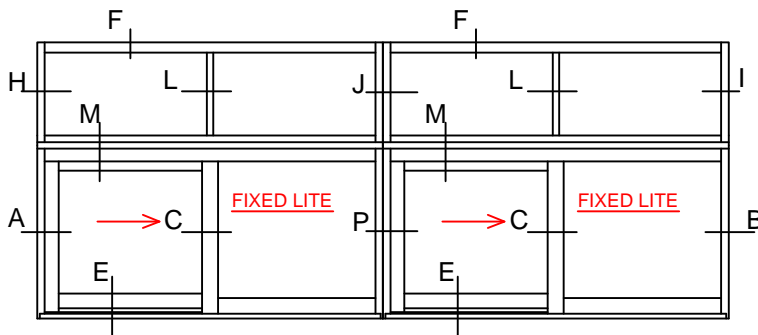

FIRE

TYPICAL EXTERIOR ELEVATIONS

7600 TSS_{SERIES}

Scale: Not To Scale

UL APPROVED AND CERTIFIED
SELF-CLOSING SINGLE SLIDER
3/4 HOUR FIRE RATED

PAGE 1 OF 7

28 Canal Street, Ellenville, NY 12428
Phone (845) 647-1900