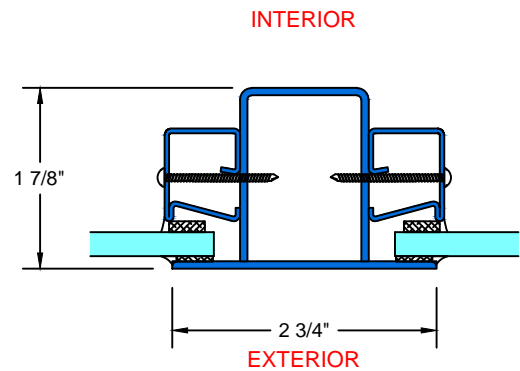

28 Canal Street, Ellenville, NY 12428
Phone (845) 647-1900