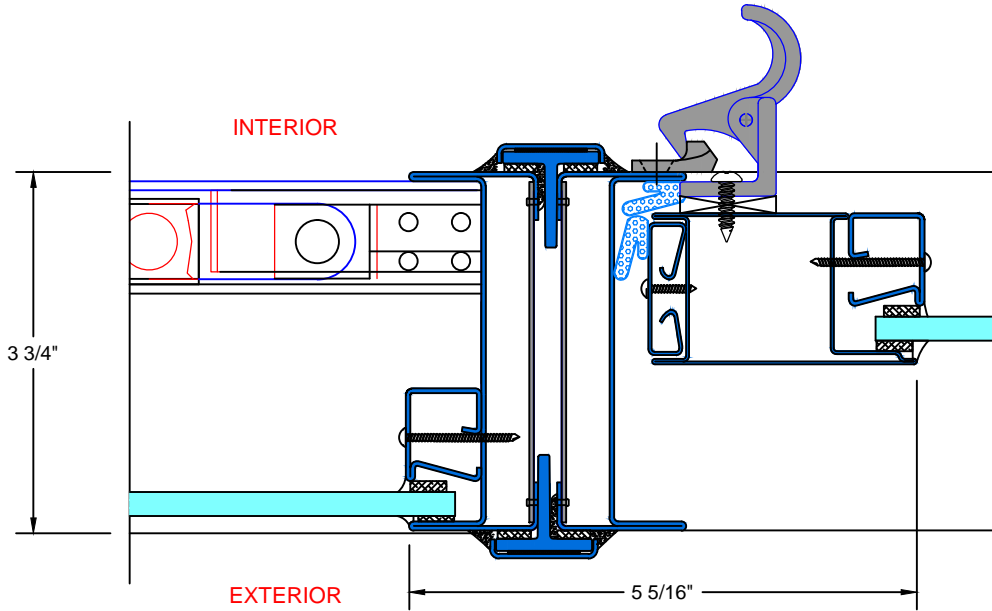

N TYPICAL STACKING MULLION
W/ TRANSOM BELOW

28 Canal Street, Ellenville, NY 12428
Phone (845) 647-1900

FIRE

TYPICAL DETAILS

Scale: 1:2

7600 TSS_{SERIES}

UL APPROVED AND CERTIFIED
SELF-CLOSING SINGLE SLIDER
3/4 HOUR FIRE RATED

PAGE 7 OF 7

P TYPICAL JOINING MULLION

1 TYPICAL LEFT JAMB W/ 1/4" GLASS

2 TYPICAL LEFT JAMB W/ 3/4" GLASS

28 Canal Street, Ellenville, NY 12428
Phone (845) 647-1900