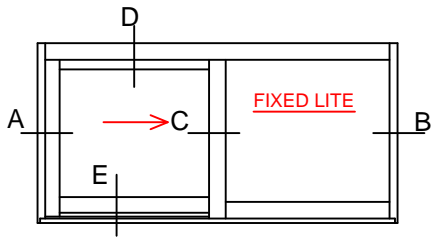

FIRE

TYPICAL EXTERIOR ELEVATIONS

7600 TSS_{SERIES}

Scale: Not To Scale

UL APPROVED AND CERTIFIED
SELF-CLOSING SINGLE SLIDER
3/4 HOUR FIRE RATED

PAGE 1 OF 7

28 Canal Street, Ellenville, NY 12428
Phone (845) 647-1900