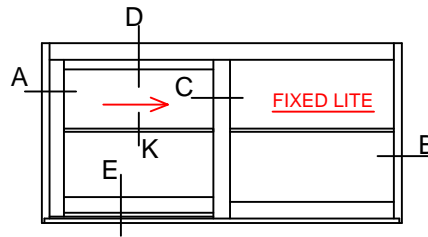

FIRE

TYPICAL EXTERIOR ELEVATIONS

7600 TSS_{SERIES}

Scale: Not To Scale

UL APPROVED AND CERTIFIED
SELF-CLOSING SINGLE SLIDER
3/4 HOUR FIRE RATED

PAGE 1 OF 7

28 Canal Street, Ellenville, NY 12428
Phone (845) 647-1900