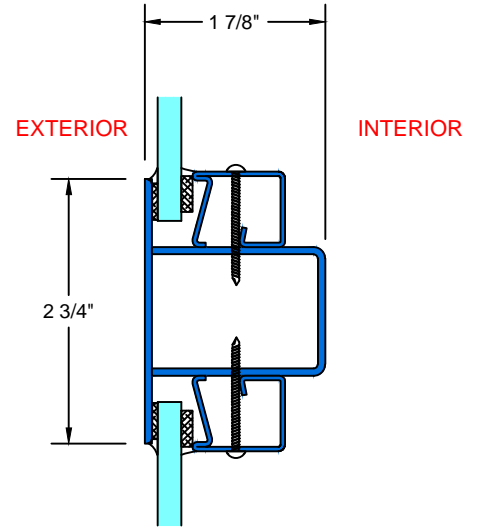

FIRE

TYPICAL DETAILS

Scale: 1:2

7600 TSS_{SERIES}

UL APPROVED AND CERTIFIED
SELF-CLOSING SINGLE SLIDER
3/4 HOUR FIRE RATED

PAGE 5 OF 7

K TYPICAL HORIZONTAL MUNTIN

K TYPICAL HORIZONTAL MUNTIN