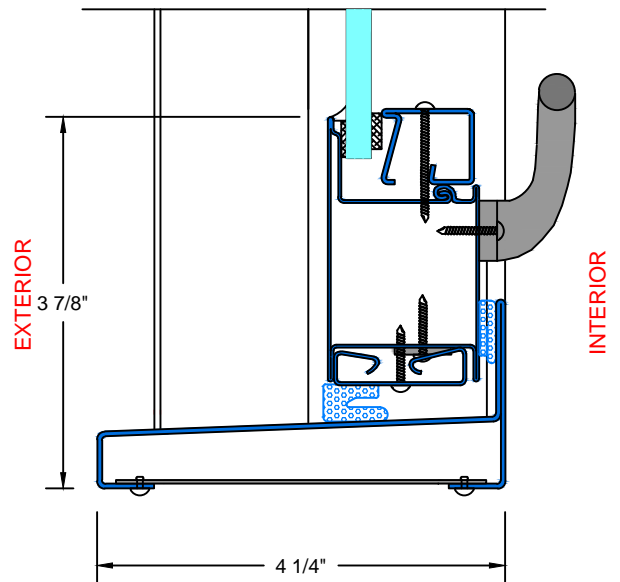

28 Canal Street, Ellenville, NY 12428
Phone (845) 647-1900

FIRE

TYPICAL DETAILS

7650 TDH_{SERIES}

Scale: 1:2

PAGE 3 OF 6

UL APPROVED AND CERTIFIED
SELF-CLOSING DOUBLE HUNG

3/4 HOUR FIRE RATED WHEN GLAZED WITH 1/4" WIRE GLASS
1 1/2 HOUR FIRE RATED WHEN GLAZED WITH 3/16" CERAMIC &
FIRE RATED GLAZING TAPE

A&B TYPICAL JAMB

C TYPICAL HEAD

D TYPICAL MEETING RAIL

E TYPICAL SILL

28 Canal Street, Ellenville, NY 12428
Phone (845) 647-1900

FIRE

TYPICAL DETAILS

Scale: 1:2