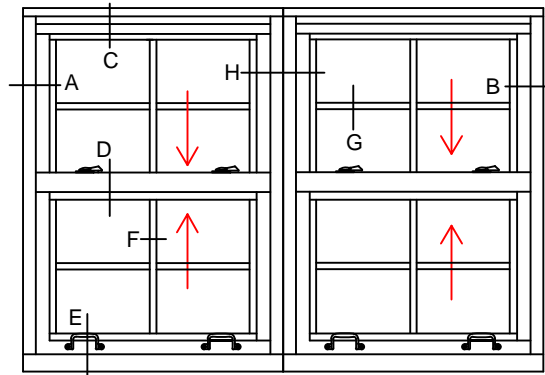

FIRE

TYPICAL INTERIOR ELEVATIONS

7650 TDH_{SERIES}

Scale: Not To Scale

UL APPROVED AND CERTIFIED
SELF-CLOSING DOUBLE HUNG

PAGE 1 OF 6

3/4 HOUR FIRE RATED WHEN GLAZED WITH 1/4" WIRE GLASS
1 1/2 HOUR FIRE RATED WHEN GLAZED WITH 3/16" CERAMIC &
FIRE RATED GLAZING TAPE

7650 TDH 1/1

7650 TDH 4/4

7650 TDH 4/4

7650 TDH 4/4

7650 TDH 4/4
- LT - 1

7650 TDH 1/1
- UT - 1

WINDOWS WITH A WIDTH OVER 36" WILL RECEIVE
2 HANDLES AND 2 SWEEP LOCKS

WINDOWS WITH A WIDTH OF 24"-36" WILL RECEIVE
2 HANDLES AND 1 SWEEP LOCK