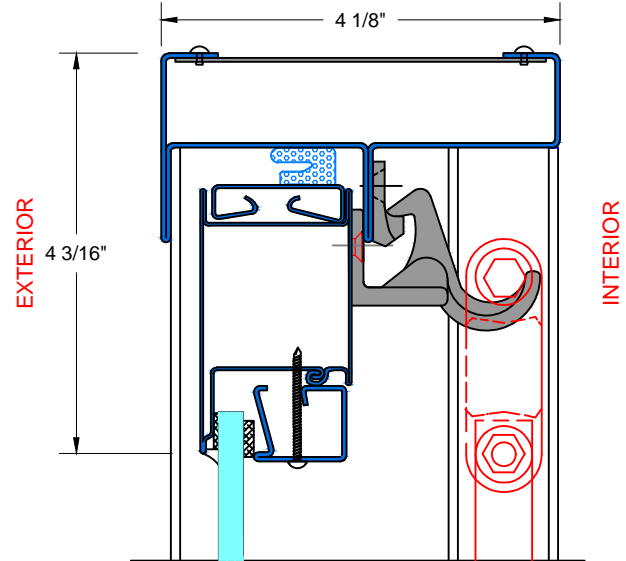

28 Canal Street, Ellenville, NY 12428
Phone (845) 647-1900

FIRE

TYPICAL DETAILS

7650 TDH_{SERIES}

Scale: 1:2

PAGE 3 OF 6

UL APPROVED AND CERTIFIED
SELF-CLOSING DOUBLE HUNG

3/4 HOUR FIRE RATED WHEN GLAZED WITH 1/4" WIRE GLASS
1 1/2 HOUR FIRE RATED WHEN GLAZED WITH 3/16" CERAMIC &
FIRE RATED GLAZING TAPE

A&B TYPICAL JAMB

C TYPICAL HEAD

D TYPICAL MEETING RAIL

E TYPICAL SILL

28 Canal Street, Ellenville, NY 12428
Phone (845) 647-1900

FIRE

TYPICAL DETAILS

Scale: 1:2