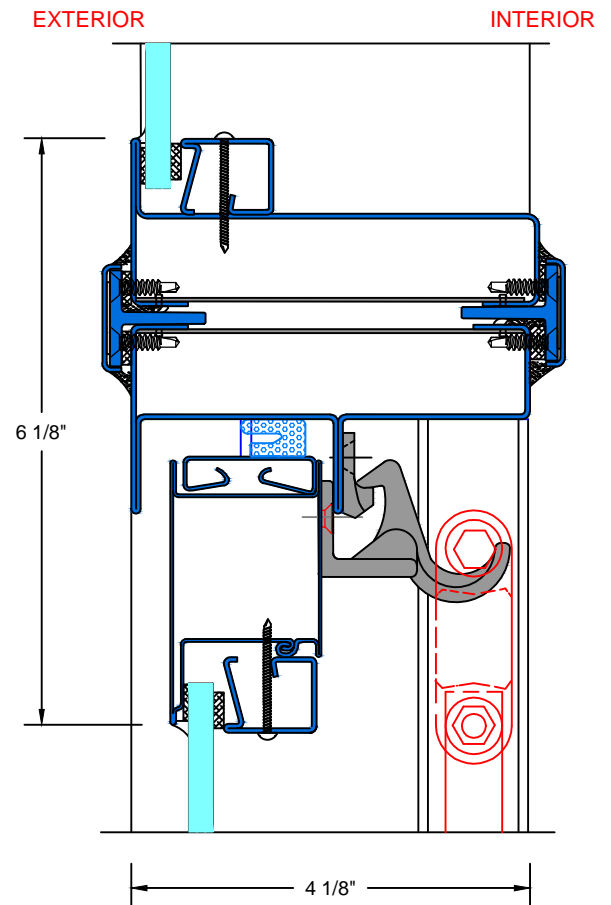

FIRE

TYPICAL DETAILS

Scale: 1:2

7650 TDH_{SERIES}

PAGE 5 OF 6

UL APPROVED AND CERTIFIED
SELF-CLOSING DOUBLE HUNG
3/4 HOUR FIRE RATED WHEN GLAZED WITH 1/4" WIRE GLASS
1 1/2 HOUR FIRE RATED WHEN GLAZED WITH 3/16" CERAMIC &
FIRE RATED GLAZING TAPE

28 Canal Street, Ellenville, NY 12428
Phone (845) 647-1900