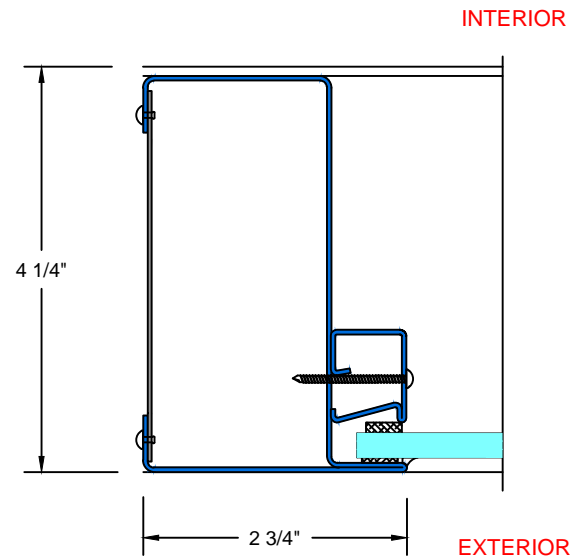

J TYPICAL STACKING MULLION
W/ TRANSOM ABOVE

28 Canal Street, Ellenville, NY 12428
Phone (845) 647-1900

FIRE

TYPICAL DETAILS

Scale: 1:2

7650 TDH_{SERIES}

PAGE 6 OF 6

UL APPROVED AND CERTIFIED
SELF-CLOSING DOUBLE HUNG

3/4 HOUR FIRE RATED WHEN GLAZED WITH 1/4" WIRE GLASS
1 1/2 HOUR FIRE RATED WHEN GLAZED WITH 3/16" CERAMIC &
FIRE RATED GLAZING TAPE

K&L TYPICAL TRANSOM
HEAD & SILL

M&N TYPICAL TRANSOM
JAMB

1 TYPICAL JAMB
W/ 1/4" GLASS

2 TYPICAL JAMB
W/ 3/4" GLASS

28 Canal Street, Ellenville, NY 12428
Phone (845) 647-1900