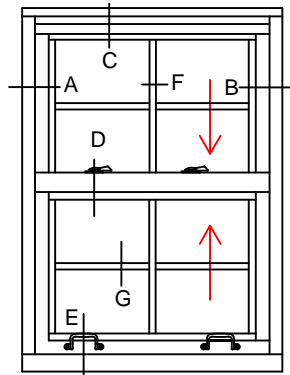

FIRE

TYPICAL INTERIOR ELEVATIONS

7650 TDH_{SERIES}

Scale: Not To Scale

UL APPROVED AND CERTIFIED
SELF-CLOSING DOUBLE HUNG

PAGE 1 OF 6

3/4 HOUR FIRE RATED WHEN GLAZED WITH 1/4" WIRE GLASS
1 1/2 HOUR FIRE RATED WHEN GLAZED WITH 3/16" CERAMIC &
FIRE RATED GLAZING TAPE

7650 TDH 1/1

7650 TDH 4/4

7650 TDH 4/4

7650 TDH 4/4

7650 TDH 4/4
- LT - 1

7650 TDH 1/1
- UT - 1

WINDOWS WITH A WIDTH OVER 36" WILL RECEIVE
2 HANDLES AND 2 SWEEP LOCKS

WINDOWS WITH A WIDTH OF 24"-36" WILL RECEIVE
2 HANDLES AND 1 SWEEP LOCK