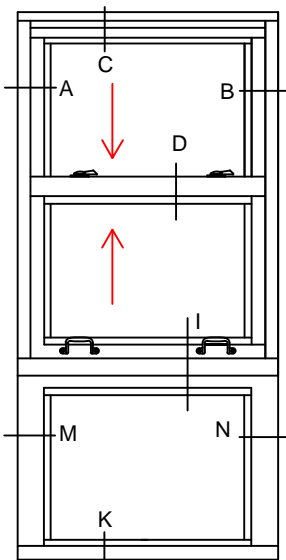

7650 TDH 1/1

7650 TDH 4/4

7650 TDH 4/4

7650 TDH 4/4

7650 TDH 4/4
- LT - 1

7650 TDH 1/1
- UT - 1

WINDOWS WITH A WIDTH OVER 36" WILL RECEIVE
2 HANDLES AND 2 SWEEP LOCKS

WINDOWS WITH A WIDTH OF 24"-36" WILL RECEIVE
2 HANDLES AND 1 SWEEP LOCK

28 Canal Street, Ellenville, NY 12428
Phone (845) 647-1900

FIRE

KEY TYPICAL

Scale: 1:2

7650 TDH_{SERIES}

PAGE 2 OF 6

UL APPROVED AND CERTIFIED
SELF-CLOSING DOUBLE HUNG
3/4 HOUR FIRE RATED WHEN GLAZED WITH 1/4" WIRE GLASS
1 1/2 HOUR FIRE RATED WHEN GLAZED WITH 3/16" CERAMIC &
FIRE RATED GLAZING TAPE