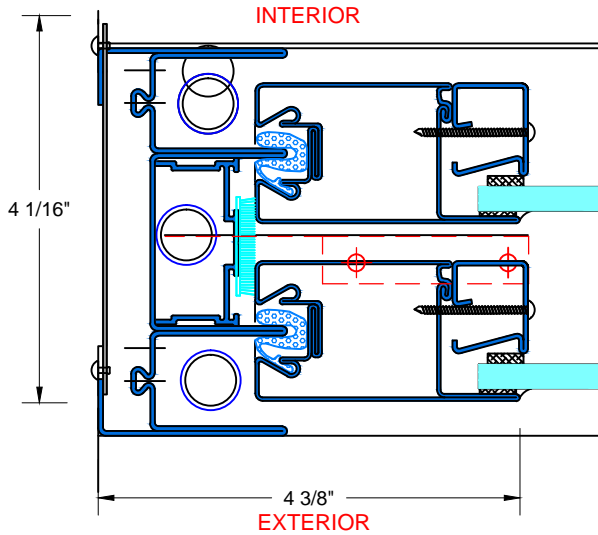

28 Canal Street, Ellenville, NY 12428
Phone (845) 647-1900

FIRE

TYPICAL DETAILS

7650 TDH_{SERIES}

Scale: 1:2

PAGE 3 OF 6

UL APPROVED AND CERTIFIED
SELF-CLOSING DOUBLE HUNG

3/4 HOUR FIRE RATED WHEN GLAZED WITH 1/4" WIRE GLASS
1 1/2 HOUR FIRE RATED WHEN GLAZED WITH 3/16" CERAMIC &
FIRE RATED GLAZING TAPE

A&B TYPICAL JAMB

C TYPICAL HEAD

D TYPICAL MEETING RAIL

E TYPICAL SILL

28 Canal Street, Ellenville, NY 12428
Phone (845) 647-1900

FIRE

TYPICAL DETAILS

Scale: 1:2