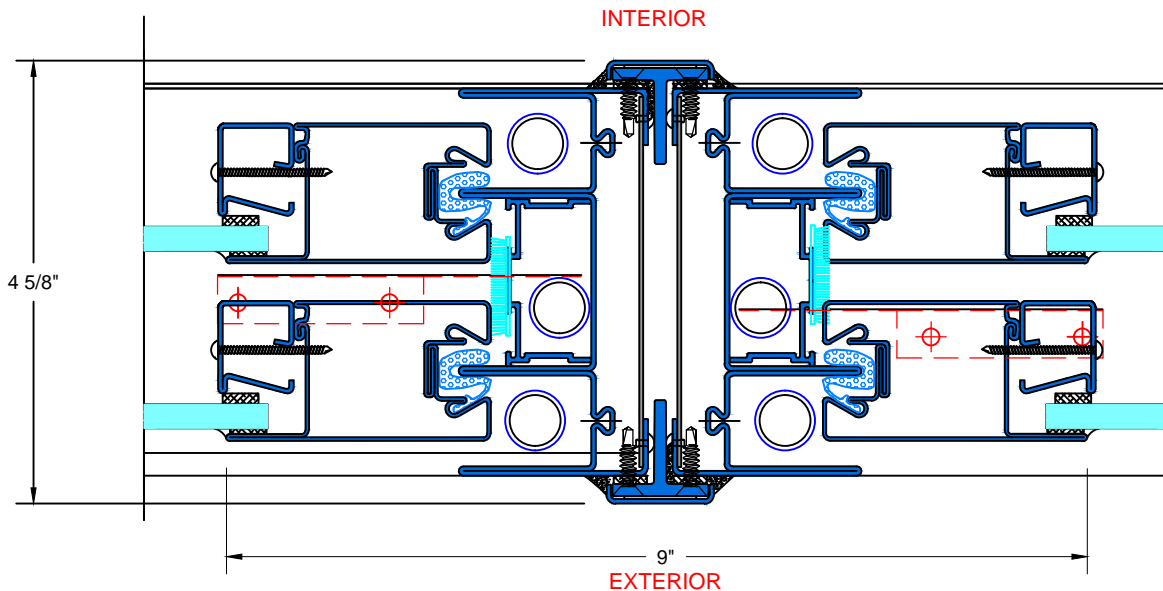

F TYPICAL VERTICAL MUNTIN

G TYPICAL HORIZONTAL MUNTIN

H TYPICAL MULLION

28 Canal Street, Ellenville, NY 12428
Phone (845) 647-1900

FIRE

TYPICAL DETAILS

Scale: 1:2

7650 TDH_{SERIES}