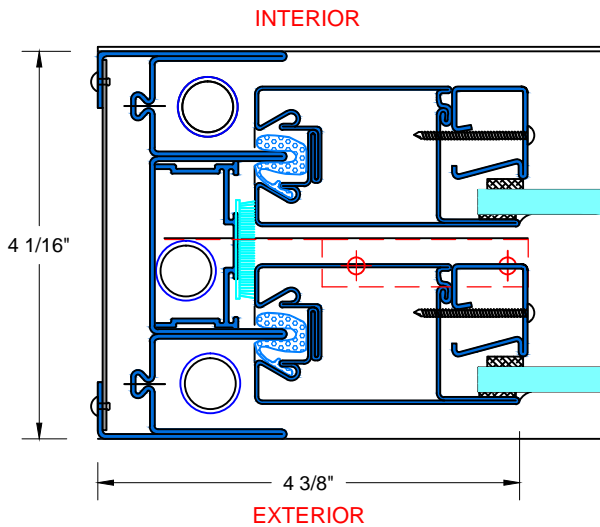

J TYPICAL STACKING MULLION
W/ TRANSOM ABOVE

28 Canal Street, Ellenville, NY 12428
Phone (845) 647-1900

FIRE

TYPICAL DETAILS

Scale: 1:2

7650 TDH_{SERIES}

PAGE 6 OF 6

UL APPROVED AND CERTIFIED
SELF-CLOSING DOUBLE HUNG

3/4 HOUR FIRE RATED WHEN GLAZED WITH 1/4" WIRE GLASS
1 1/2 HOUR FIRE RATED WHEN GLAZED WITH 3/16" CERAMIC &
FIRE RATED GLAZING TAPE

K&L TYPICAL TRANSOM
HEAD & SILL

M&N TYPICAL TRANSOM
JAMB

1 TYPICAL JAMB
W/ 1/4" GLASS

2 TYPICAL JAMB
W/ 3/4" GLASS

28 Canal Street, Ellenville, NY 12428
Phone (845) 647-1900