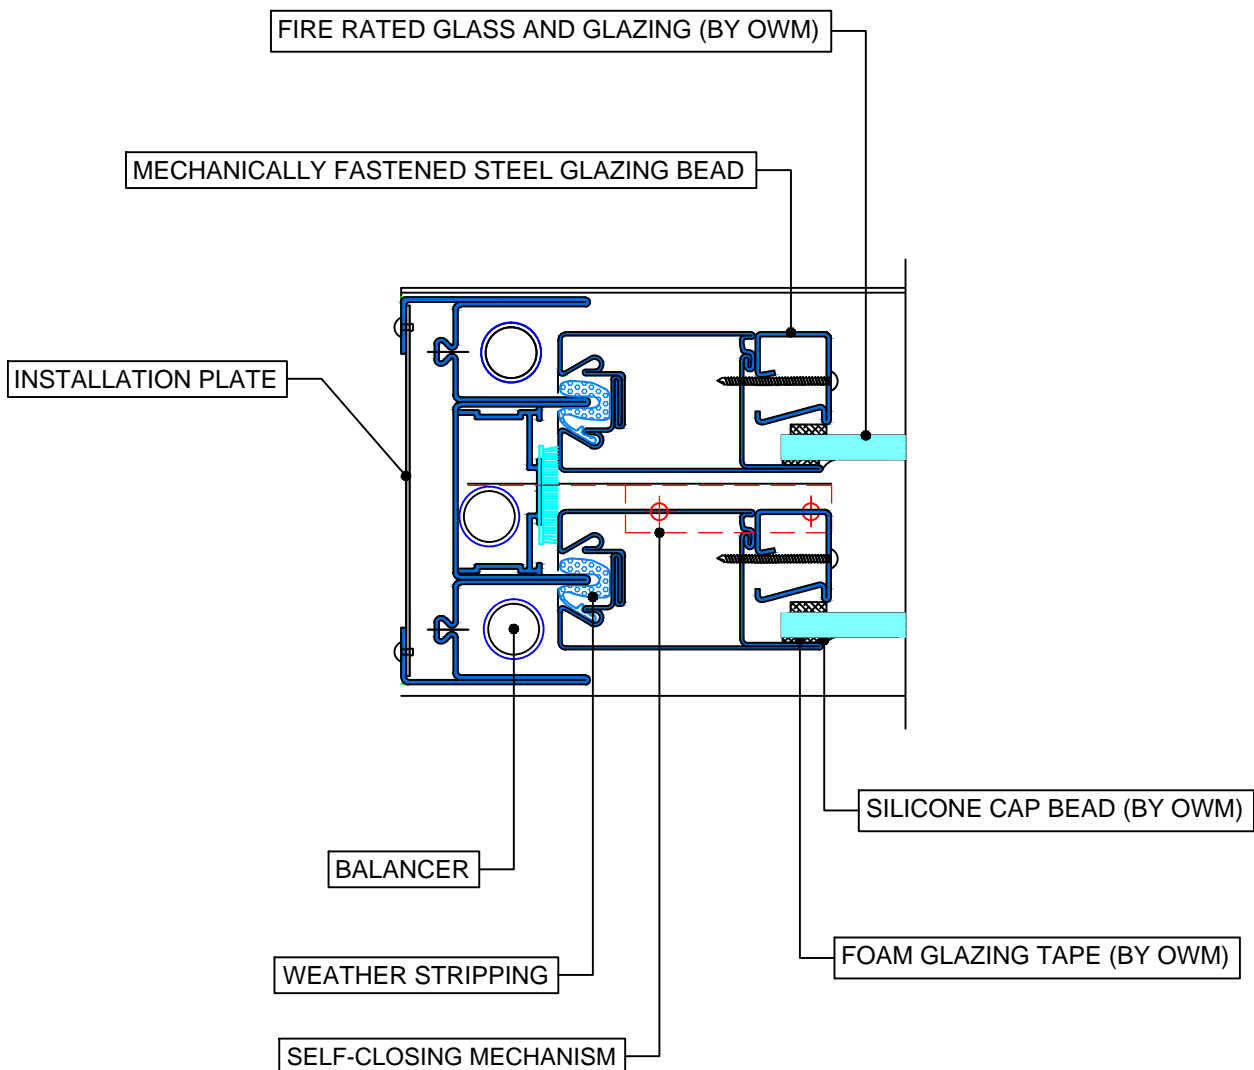

28 Canal Street, Ellenville, NY 12428
Phone (845) 647-1900

FIRE

KEY TYPICAL

Scale: 1:2

7650 TDH_{SERIES}

PAGE 2 OF 6

UL APPROVED AND CERTIFIED
SELF-CLOSING DOUBLE HUNG
3/4 HOUR FIRE RATED WHEN GLAZED WITH 1/4" WIRE GLASS
1 1/2 HOUR FIRE RATED WHEN GLAZED WITH 3/16" CERAMIC &
FIRE RATED GLAZING TAPE