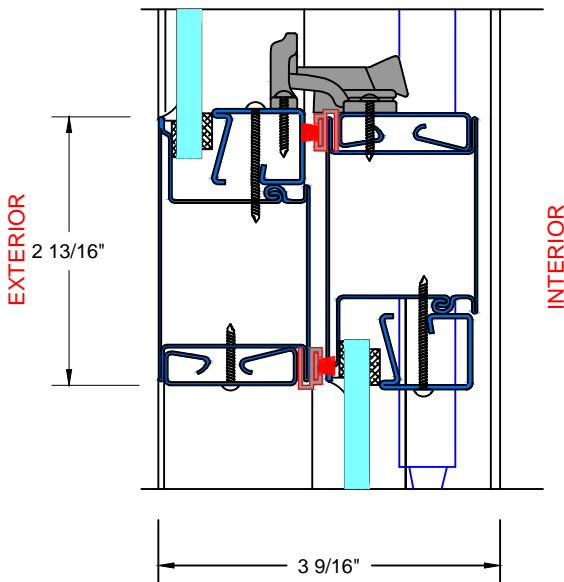

28 Canal Street, Ellenville, NY 12428
Phone (845) 647-1900

FIRE

TYPICAL DETAILS

7650 TDH_{SERIES}

Scale: 1:2

PAGE 3 OF 6

UL APPROVED AND CERTIFIED
SELF-CLOSING DOUBLE HUNG

3/4 HOUR FIRE RATED WHEN GLAZED WITH 1/4" WIRE GLASS
1 1/2 HOUR FIRE RATED WHEN GLAZED WITH 3/16" CERAMIC &
FIRE RATED GLAZING TAPE

A&B TYPICAL JAMB

C TYPICAL HEAD

D TYPICAL MEETING RAIL

E TYPICAL SILL

28 Canal Street, Ellenville, NY 12428
Phone (845) 647-1900

FIRE

TYPICAL DETAILS

Scale: 1:2