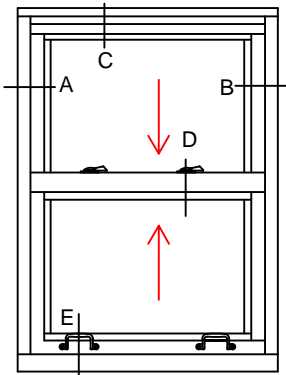

7650 TDH 1/1

7650 TDH 4/4

7650 TDH 4/4

7650 TDH 4/4

7650 TDH 4/4
- LT - 1

7650 TDH 1/1
- UT - 1

WINDOWS WITH A WIDTH OVER 36" WILL RECEIVE
2 HANDLES AND 2 SWEEP LOCKS

WINDOWS WITH A WIDTH OF 24"-36" WILL RECEIVE
2 HANDLES AND 1 SWEEP LOCK