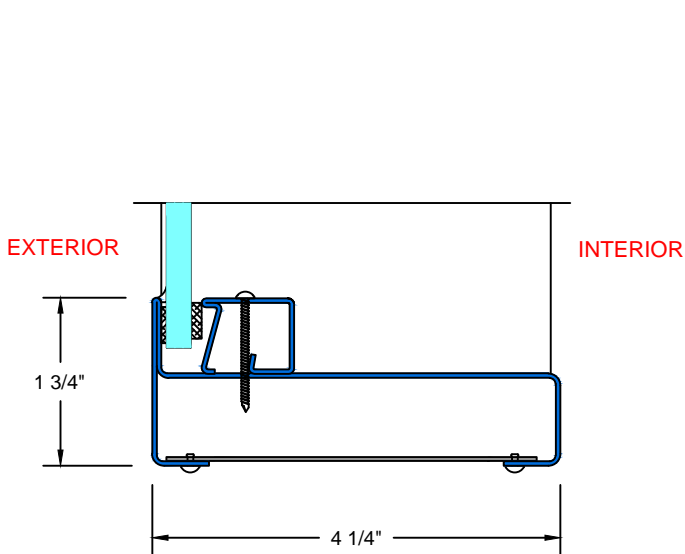

J TYPICAL STACKING MULLION
W/ TRANSOM ABOVE

28 Canal Street, Ellenville, NY 12428
Phone (845) 647-1900

FIRE

TYPICAL DETAILS

Scale: 1:2

7650 TDH_{SERIES}

PAGE 6 OF 6

UL APPROVED AND CERTIFIED
SELF-CLOSING DOUBLE HUNG

3/4 HOUR FIRE RATED WHEN GLAZED WITH 1/4" WIRE GLASS
1 1/2 HOUR FIRE RATED WHEN GLAZED WITH 3/16" CERAMIC &
FIRE RATED GLAZING TAPE

K&L TYPICAL TRANSOM
HEAD & SILL

M&N TYPICAL TRANSOM
JAMB

1 TYPICAL JAMB
W/ 1/4" GLASS

2 TYPICAL JAMB
W/ 3/4" GLASS

28 Canal Street, Ellenville, NY 12428
Phone (845) 647-1900