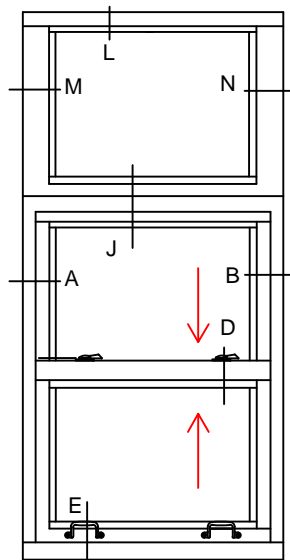

7650 TDH 1/1

7650 TDH 4/4

7650 TDH 4/4

7650 TDH 4/4

7650 TDH 4/4
- LT - 1

7650 TDH 1/1
- UT - 1

WINDOWS WITH A WIDTH OVER 36" WILL RECEIVE
2 HANDLES AND 2 SWEEP LOCKS

WINDOWS WITH A WIDTH OF 24"-36" WILL RECEIVE
2 HANDLES AND 1 SWEEP LOCK