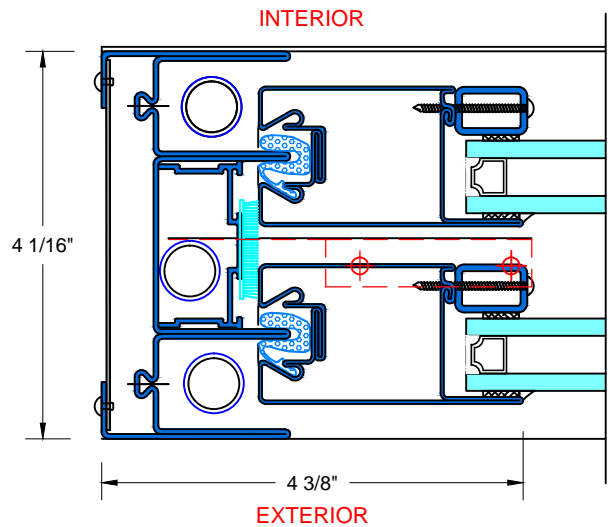

3/4 HOUR FIRE RATED WHEN GLAZED WITH 1/4" WIRE GLASS
1 1/2 HOUR FIRE RATED WHEN GLAZED WITH 3/16" CERAMIC &
FIRE RATED GLAZING TAPE

K&L TYPICAL TRANSOM
HEAD & SILL

M&N TYPICAL TRANSOM
JAMB

1 TYPICAL JAMB
W/ 1/4" GLASS

2 TYPICAL JAMB
W/ 3/4" GLASS

28 Canal Street, Ellenville, NY 12428
Phone (845) 647-1900