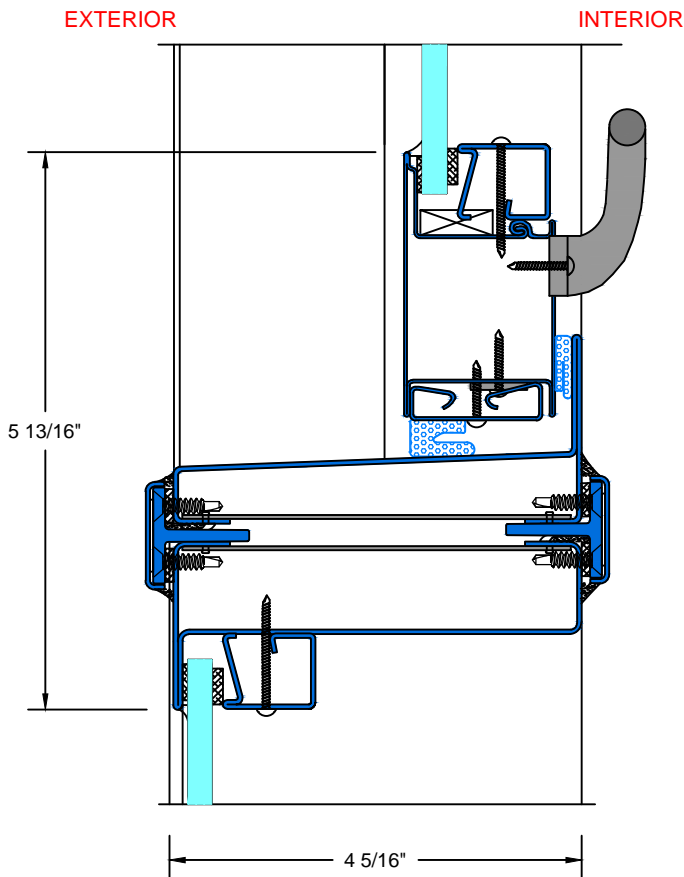

FIRE

TYPICAL DETAILS

Scale: 1:2

7650 TDH_{SERIES}

PAGE 5 OF 6

UL APPROVED AND CERTIFIED
SELF-CLOSING DOUBLE HUNG
3/4 HOUR FIRE RATED WHEN GLAZED WITH 1/4" WIRE GLASS
1 1/2 HOUR FIRE RATED WHEN GLAZED WITH 3/16" CERAMIC &
FIRE RATED GLAZING TAPE

28 Canal Street, Ellenville, NY 12428
Phone (845) 647-1900