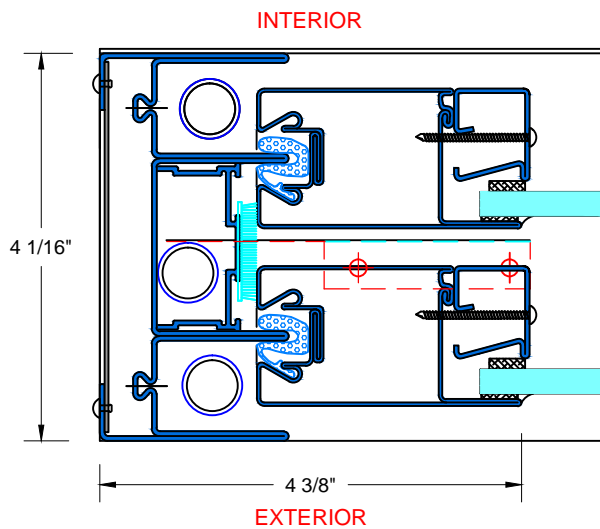

J TYPICAL STACKING MULLION
W/ TRANSOM ABOVE

28 Canal Street, Ellenville, NY 12428
Phone (845) 647-1900

FIRE

TYPICAL DETAILS

Scale: 1:2

7650 TDH_{SERIES}

PAGE 6 OF 6

UL APPROVED AND CERTIFIED
SELF-CLOSING DOUBLE HUNG

3/4 HOUR FIRE RATED WHEN GLAZED WITH 1/4" WIRE GLASS
1 1/2 HOUR FIRE RATED WHEN GLAZED WITH 3/16" CERAMIC &
FIRE RATED GLAZING TAPE

K&L TYPICAL TRANSOM
HEAD & SILL

M&N TYPICAL TRANSOM
JAMB

1 TYPICAL JAMB
W/ 1/4" GLASS

2 TYPICAL JAMB
W/ 3/4" GLASS

28 Canal Street, Ellenville, NY 12428
Phone (845) 647-1900