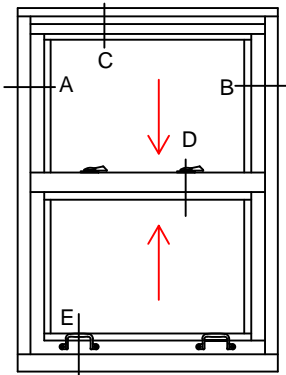

FIRE

TYPICAL INTERIOR ELEVATIONS

7650 TDH_{SERIES}

Scale: Not To Scale

UL APPROVED AND CERTIFIED
SELF-CLOSING DOUBLE HUNG

PAGE 1 OF 6

3/4 HOUR FIRE RATED WHEN GLAZED WITH 1/4" WIRE GLASS
1 1/2 HOUR FIRE RATED WHEN GLAZED WITH 3/16" CERAMIC &
FIRE RATED GLAZING TAPE

7650 TDH 1/1

7650 TDH 2/2V

7650 TDH 4/4

7650 TDH 4/4

7650 TDH 1/1
- LT - 1

7650 TDH 1/1
- UT - 1

WINDOWS WITH A WIDTH OVER 36" WILL RECEIVE
2 HANDLES AND 2 SWEEP LOCKS

WINDOWS WITH A WIDTH OF 24"-36" WILL
RECEIVE 2 HANDLES AND 1 SWEEP LOCK