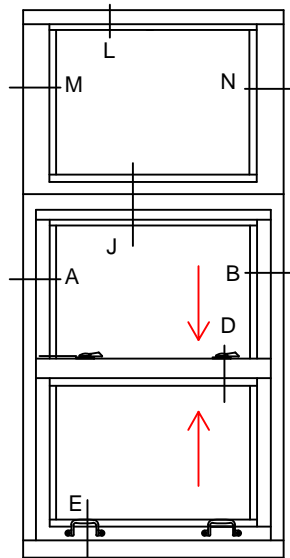

7650 TDH 1/1

7650 TDH 2/2V

7650 TDH 4/4

7650 TDH 4/4

7650 TDH 1/1
- LT - 1

7650 TDH 1/1
- UT - 1

WINDOWS WITH A WIDTH OVER 36" WILL RECEIVE
2 HANDLES AND 2 SWEEP LOCKS

WINDOWS WITH A WIDTH OF 24"-36" WILL
RECEIVE 2 HANDLES AND 1 SWEEP LOCK

28 Canal Street, Ellenville, NY 12428
Phone (845) 647-1900

FIRE

KEY TYPICAL

Scale: 1:2

7650 TDH_{SERIES}

PAGE 2 OF 6

UL APPROVED AND CERTIFIED
SELF-CLOSING DOUBLE HUNG
3/4 HOUR FIRE RATED WHEN GLAZED WITH 1/4" WIRE GLASS
1 1/2 HOUR FIRE RATED WHEN GLAZED WITH 3/16" CERAMIC &
FIRE RATED GLAZING TAPE