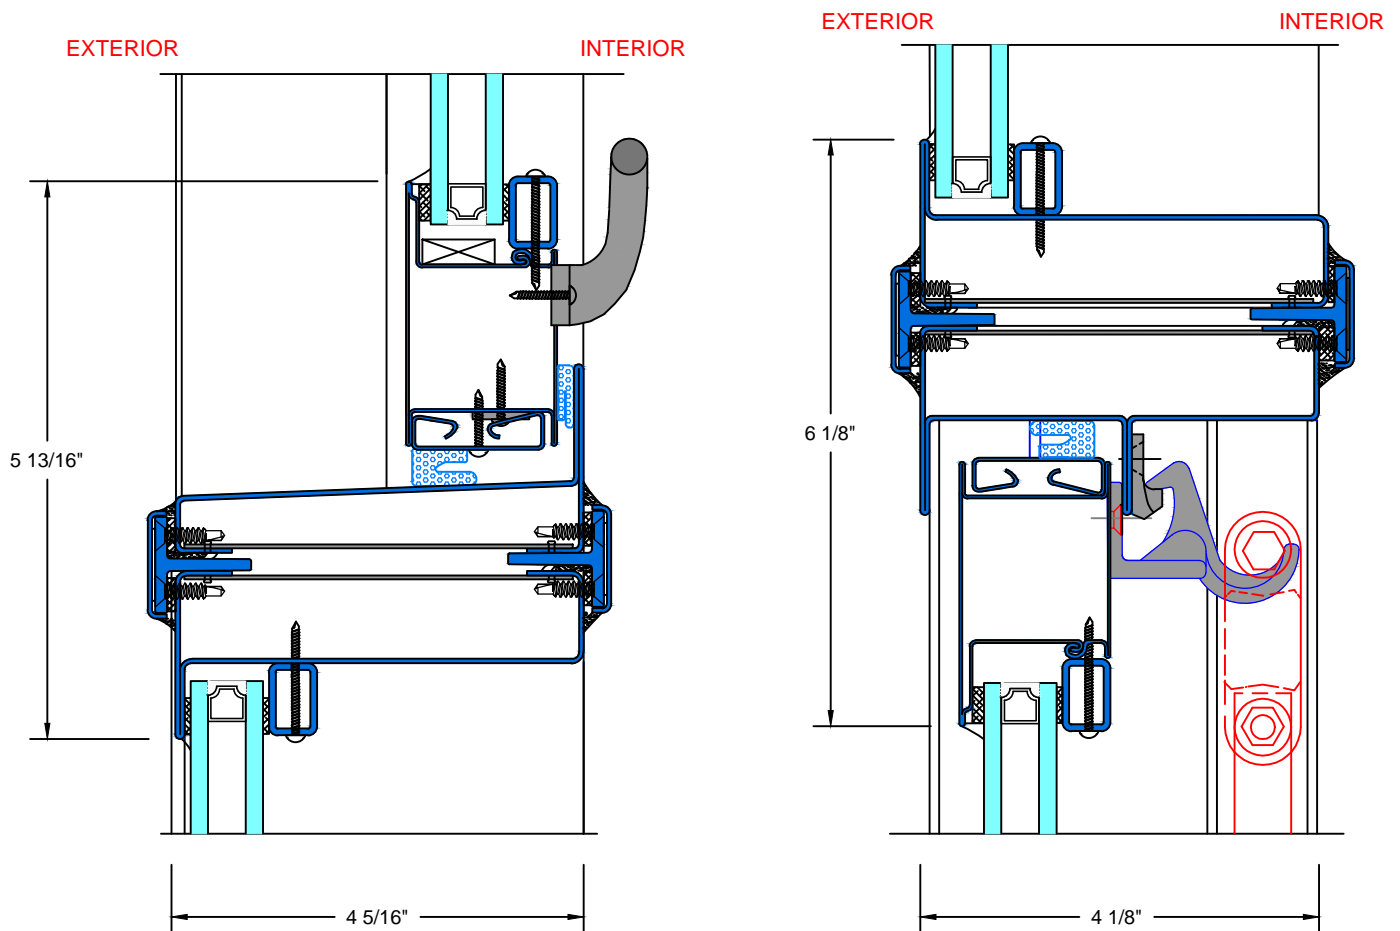

FIRE

TYPICAL DETAILS

Scale: 1:2

7650 TDH_{SERIES}

PAGE 5 OF 6

UL APPROVED AND CERTIFIED
SELF-CLOSING DOUBLE HUNG
3/4 HOUR FIRE RATED WHEN GLAZED WITH 1/4" WIRE GLASS
1 1/2 HOUR FIRE RATED WHEN GLAZED WITH 3/16" CERAMIC &
FIRE RATED GLAZING TAPE

28 Canal Street, Ellenville, NY 12428
Phone (845) 647-1900