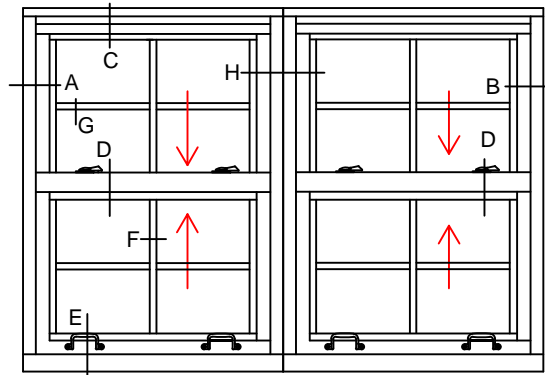

FIRE

TYPICAL INTERIOR ELEVATIONS

7650 TDH_{SERIES}

Scale: Not To Scale

UL APPROVED AND CERTIFIED
SELF-CLOSING DOUBLE HUNG

PAGE 1 OF 6

3/4 HOUR FIRE RATED WHEN GLAZED WITH 1/4" WIRE GLASS
1 1/2 HOUR FIRE RATED WHEN GLAZED WITH 3/16" CERAMIC &
FIRE RATED GLAZING TAPE

7650 TDH 1/1

7650 TDH 2/2V

7650 TDH 4/4

7650 TDH 4/4

7650 TDH 1/1
- LT - 1

7650 TDH 1/1
- UT - 1

WINDOWS WITH A WIDTH OVER 36" WILL RECEIVE
2 HANDLES AND 2 SWEEP LOCKS

WINDOWS WITH A WIDTH OF 24"-36" WILL
RECEIVE 2 HANDLES AND 1 SWEEP LOCK