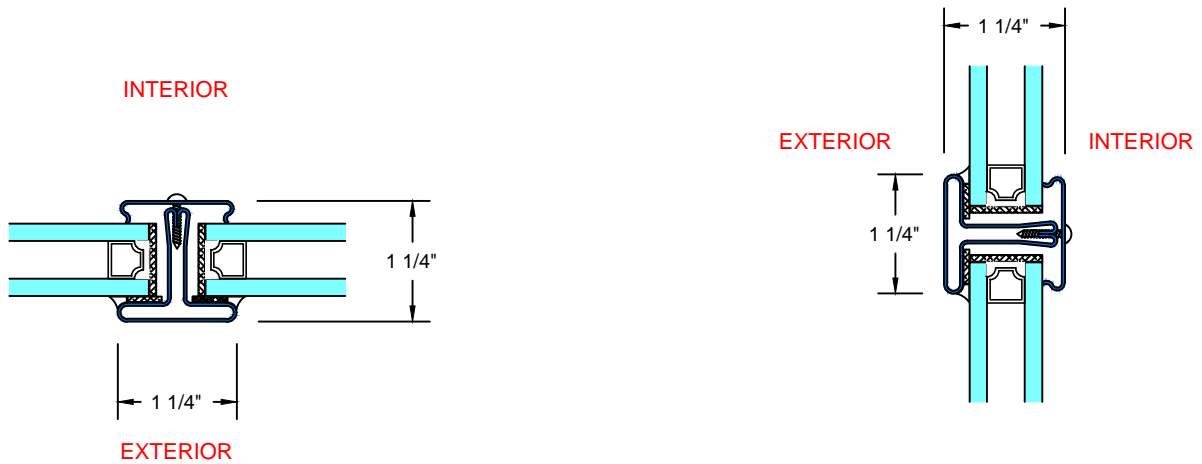

28 Canal Street, Ellenville, NY 12428
Phone (845) 647-1900

FIRE

TYPICAL DETAILS

Scale: 1:2

7650 TDH_{SERIES}

PAGE 4 OF 6

UL APPROVED AND CERTIFIED
SELF-CLOSING DOUBLE HUNG

3/4 HOUR FIRE RATED WHEN GLAZED WITH 1/4" WIRE GLASS
1 1/2 HOUR FIRE RATED WHEN GLAZED WITH 3/16" CERAMIC &
FIRE RATED GLAZING TAPE