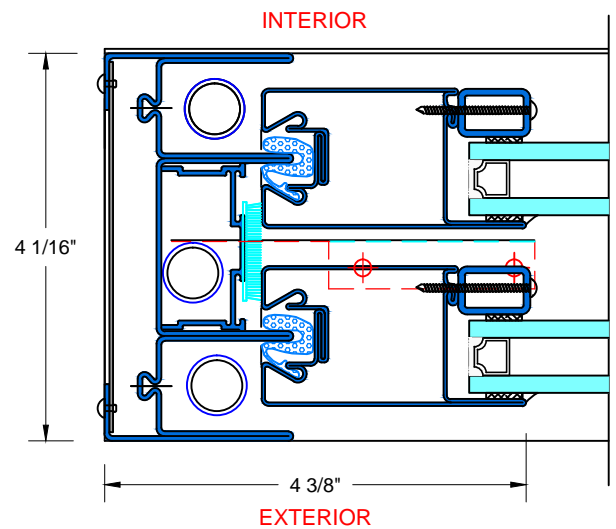

3/4 HOUR FIRE RATED WHEN GLAZED WITH 1/4" WIRE GLASS
1 1/2 HOUR FIRE RATED WHEN GLAZED WITH 3/16" CERAMIC &
FIRE RATED GLAZING TAPE

K&L TYPICAL TRANSOM
HEAD & SILL

M&N TYPICAL TRANSOM
JAMB

1 TYPICAL JAMB
W/ 1/4" GLASS

2 TYPICAL JAMB
W/ 3/4" GLASS

28 Canal Street, Ellenville, NY 12428
Phone (845) 647-1900