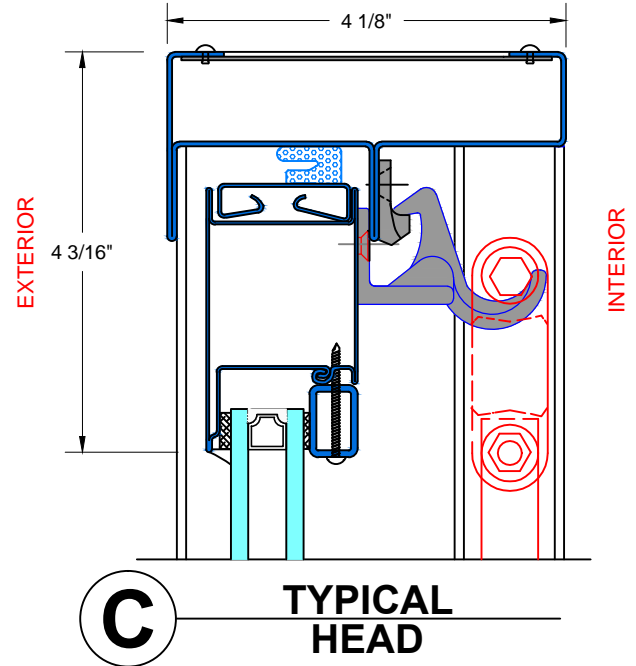

28 Canal Street, Ellenville, NY 12428
Phone (845) 647-1900

FIRE

TYPICAL DETAILS

Scale: 1:2

7650 TDH_{SERIES}

PAGE 3 OF 6

UL APPROVED AND CERTIFIED
SELF-CLOSING DOUBLE HUNG

3/4 HOUR FIRE RATED WHEN GLAZED WITH 1/4" WIRE GLASS
1 1/2 HOUR FIRE RATED WHEN GLAZED WITH 3/16" CERAMIC &
FIRE RATED GLAZING TAPE