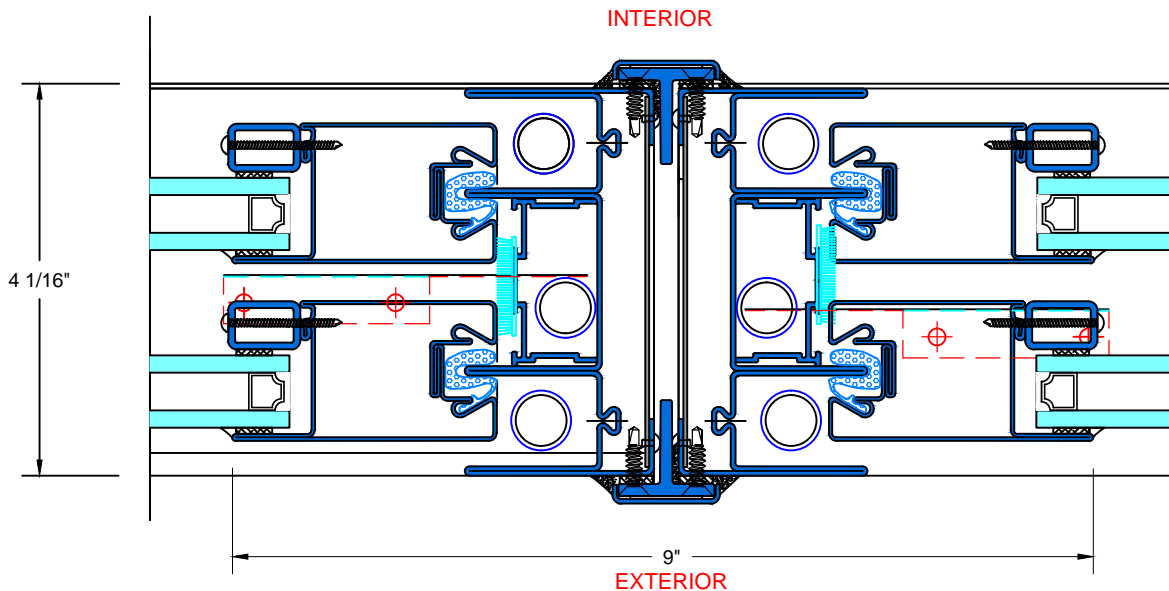

H TYPICAL MULLION

28 Canal Street, Ellenville, NY 12428
Phone (845) 647-1900