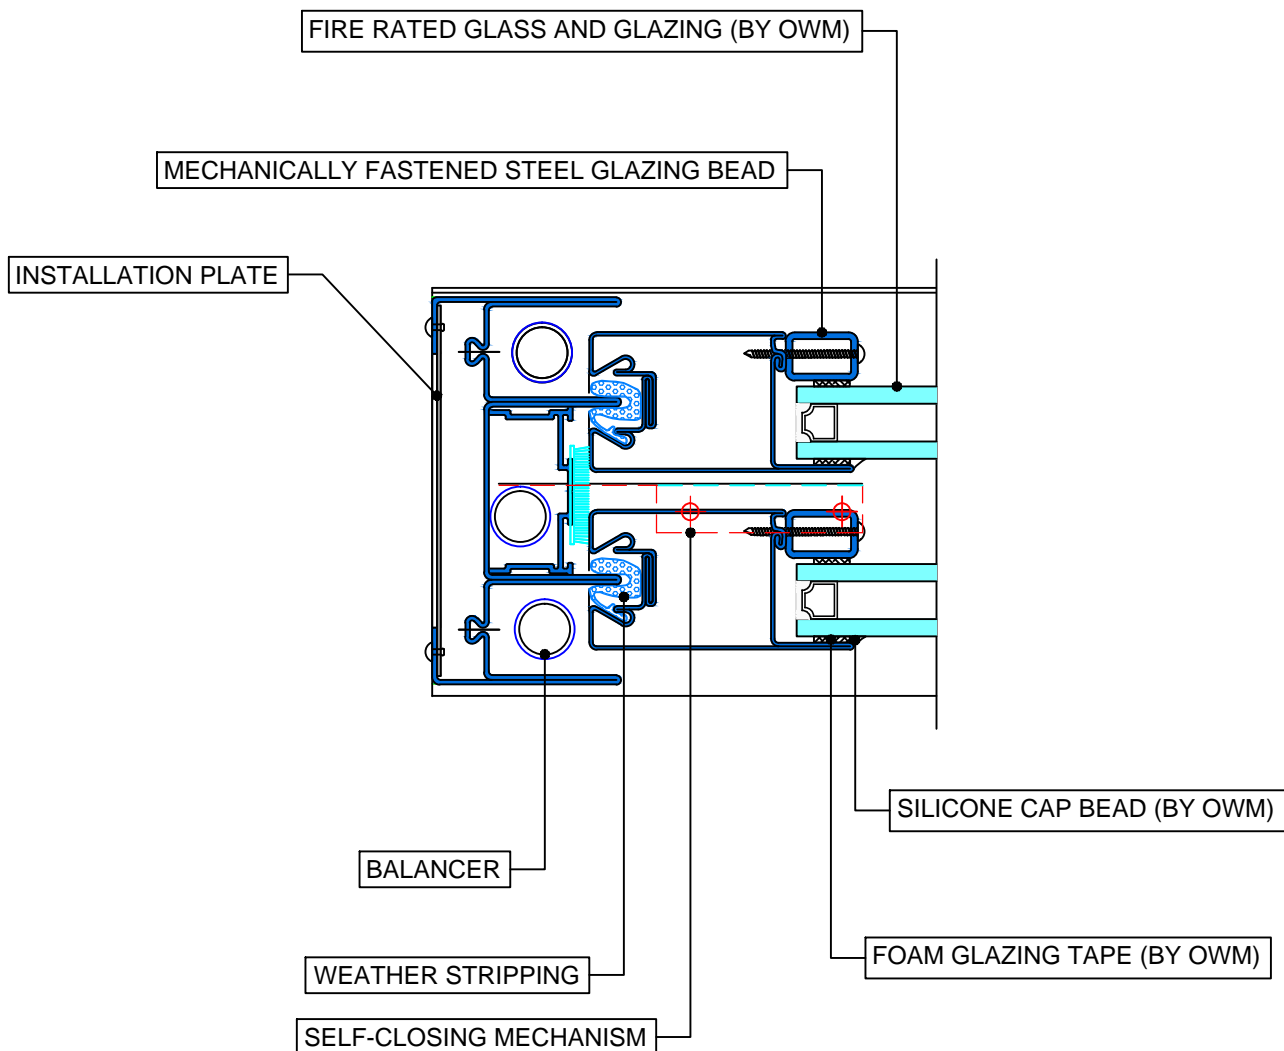

28 Canal Street, Ellenville, NY 12428
Phone (845) 647-1900

FIRE

KEY TYPICAL

Scale: 1:2

7650 TDH_{SERIES}

PAGE 2 OF 6

UL APPROVED AND CERTIFIED
SELF-CLOSING DOUBLE HUNG
3/4 HOUR FIRE RATED WHEN GLAZED WITH 1/4" WIRE GLASS
1 1/2 HOUR FIRE RATED WHEN GLAZED WITH 3/16" CERAMIC &
FIRE RATED GLAZING TAPE

28 Canal Street, Ellenville, NY 12428
Phone (845) 647-1900

FIRE

TYPICAL DETAILS

Scale: 1:2

7650 TDH_{SERIES}

PAGE 3 OF 6

UL APPROVED AND CERTIFIED
SELF-CLOSING DOUBLE HUNG

3/4 HOUR FIRE RATED WHEN GLAZED WITH 1/4" WIRE GLASS
1 1/2 HOUR FIRE RATED WHEN GLAZED WITH 3/16" CERAMIC &
FIRE RATED GLAZING TAPE