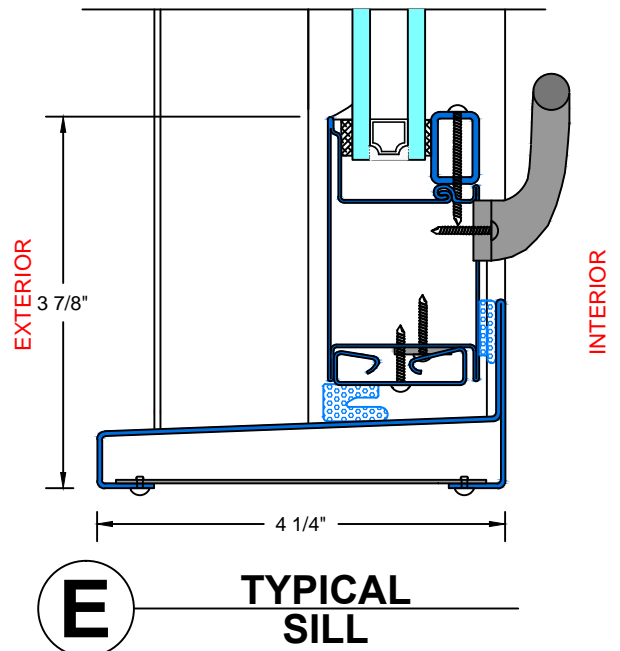

28 Canal Street, Ellenville, NY 12428
Phone (845) 647-1900

FIRE

TYPICAL DETAILS

Scale: 1:2

7650 TDH_{SERIES}

PAGE 3 OF 6

UL APPROVED AND CERTIFIED
SELF-CLOSING DOUBLE HUNG

3/4 HOUR FIRE RATED WHEN GLAZED WITH 1/4" WIRE GLASS
1 1/2 HOUR FIRE RATED WHEN GLAZED WITH 3/16" CERAMIC &
FIRE RATED GLAZING TAPE

28 Canal Street, Ellenville, NY 12428
Phone (845) 647-1900

FIRE

TYPICAL DETAILS

Scale: 1:2

7650 TDH_{SERIES}

PAGE 4 OF 6

UL APPROVED AND CERTIFIED
SELF-CLOSING DOUBLE HUNG

3/4 HOUR FIRE RATED WHEN GLAZED WITH 1/4" WIRE GLASS
1 1/2 HOUR FIRE RATED WHEN GLAZED WITH 3/16" CERAMIC &
FIRE RATED GLAZING TAPE