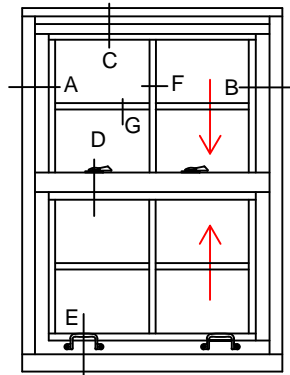

FIRE

TYPICAL INTERIOR ELEVATIONS

7650 TDH_{SERIES}

Scale: Not To Scale

UL APPROVED AND CERTIFIED
SELF-CLOSING DOUBLE HUNG

PAGE 1 OF 6

3/4 HOUR FIRE RATED WHEN GLAZED WITH 1/4" WIRE GLASS
1 1/2 HOUR FIRE RATED WHEN GLAZED WITH 3/16" CERAMIC &
FIRE RATED GLAZING TAPE

7650 TDH 1/1

7650 TDH 2/2V

7650 TDH 4/4

7650 TDH 4/4

7650 TDH 1/1
- LT - 1

7650 TDH 1/1
- UT - 1

WINDOWS WITH A WIDTH OVER 36" WILL RECEIVE
2 HANDLES AND 2 SWEEP LOCKS

WINDOWS WITH A WIDTH OF 24"-36" WILL
RECEIVE 2 HANDLES AND 1 SWEEP LOCK