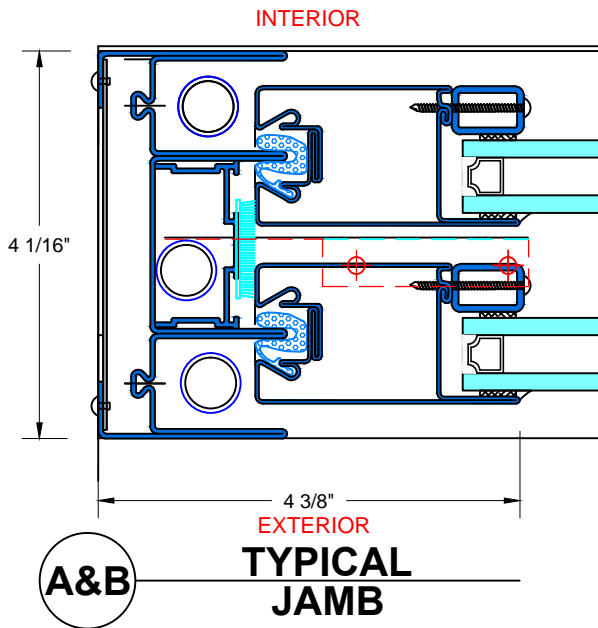

28 Canal Street, Ellenville, NY 12428
Phone (845) 647-1900

FIRE

TYPICAL DETAILS

Scale: 1:2

7650 TDH_{SERIES}

PAGE 3 OF 6

UL APPROVED AND CERTIFIED
SELF-CLOSING DOUBLE HUNG

3/4 HOUR FIRE RATED WHEN GLAZED WITH 1/4" WIRE GLASS
1 1/2 HOUR FIRE RATED WHEN GLAZED WITH 3/16" CERAMIC &
FIRE RATED GLAZING TAPE

28 Canal Street, Ellenville, NY 12428
Phone (845) 647-1900

FIRE

TYPICAL DETAILS

Scale: 1:2

7650 TDH_{SERIES}

PAGE 4 OF 6

UL APPROVED AND CERTIFIED
SELF-CLOSING DOUBLE HUNG

3/4 HOUR FIRE RATED WHEN GLAZED WITH 1/4" WIRE GLASS
1 1/2 HOUR FIRE RATED WHEN GLAZED WITH 3/16" CERAMIC &
FIRE RATED GLAZING TAPE