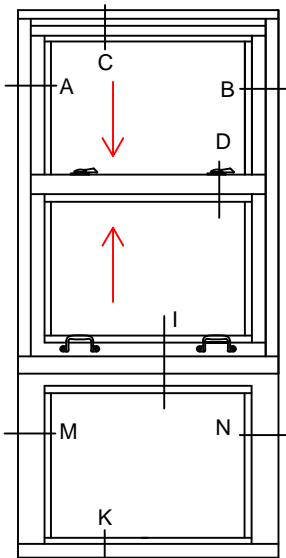

7650 TDH 1/1

7650 TDH 2/2V

7650 TDH 4/4

7650 TDH 4/4

7650 TDH 1/1
- LT - 1

7650 TDH 1/1
- UT - 1

WINDOWS WITH A WIDTH OVER 36" WILL RECEIVE
2 HANDLES AND 2 SWEEP LOCKS

WINDOWS WITH A WIDTH OF 24"-36" WILL
RECEIVE 2 HANDLES AND 1 SWEEP LOCK

28 Canal Street, Ellenville, NY 12428
Phone (845) 647-1900

FIRE

KEY TYPICAL

Scale: 1:2

7650 TDH_{SERIES}

PAGE 2 OF 6

UL APPROVED AND CERTIFIED
SELF-CLOSING DOUBLE HUNG
3/4 HOUR FIRE RATED WHEN GLAZED WITH 1/4" WIRE GLASS
1 1/2 HOUR FIRE RATED WHEN GLAZED WITH 3/16" CERAMIC &
FIRE RATED GLAZING TAPE