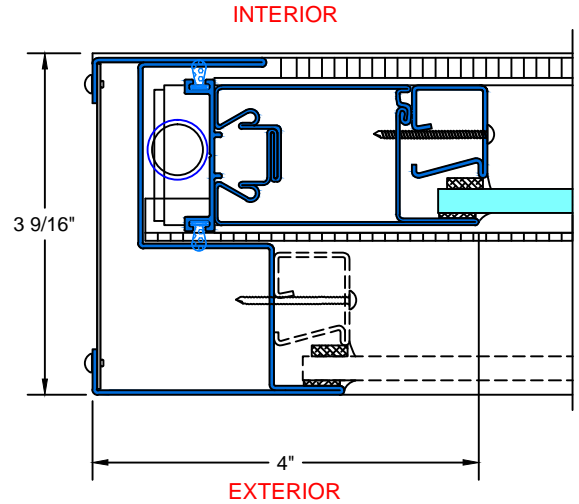

C&D TYPICAL
OPERABLE JAMB