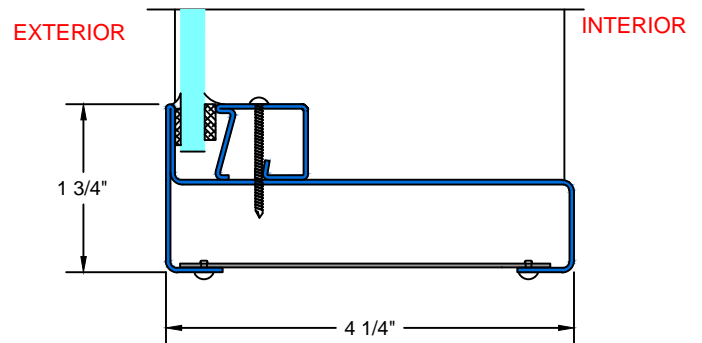

1 1/2 HOUR FIRE RATED WHEN GLAZED WITH 3/16" CERAMIC & FIRE RATED GLAZING TAPE

G TYPICAL SILL

H&I TYPICAL TRANSOM JAMB

J TYPICAL TRANSOM HEAD

K TYPICAL TRANSOM SILL

28 Canal Street, Ellenville, NY 12428
Phone (845) 647-1900