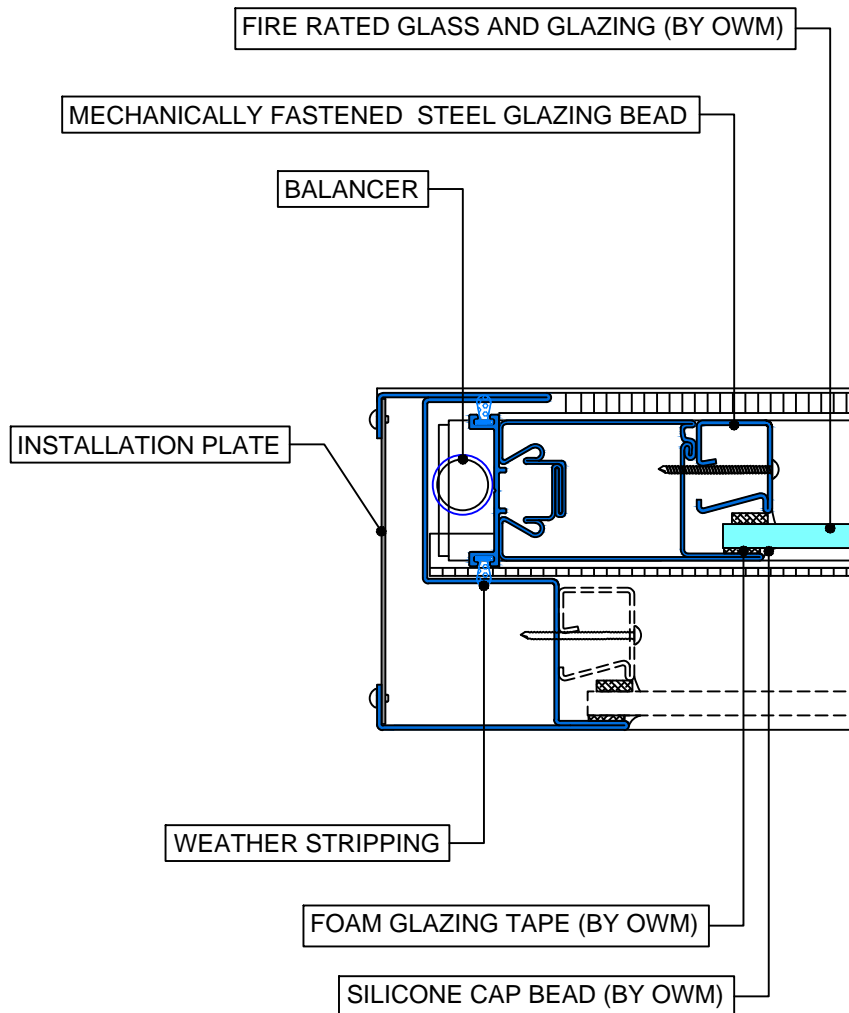

28 Canal Street, Ellenville, NY 12428
Phone (845) 647-1900

FIRE

KEY TYPICAL

Scale: 1:2

7650 TSH_{SERIES}

PAGE 2 OF 7

UL APPROVED AND CERTIFIED
SELF-CLOSING SINGLE HUNG

3/4 HOUR FIRE RATED WHEN GLAZED WITH 1/4" WIRE GLASS

1 1/2 HOUR FIRE RATED WHEN GLAZED WITH 3/16" CERAMIC & FIRE RATED GLAZING TAPE

28 Canal Street, Ellenville, NY 12428
Phone (845) 647-1900

FIRE

TYPICAL DETAILS

Scale: 1:2

7650 TSH_{SERIES}

PAGE 3 OF 7

UL APPROVED AND CERTIFIED
SELF-CLOSING SINGLE HUNG