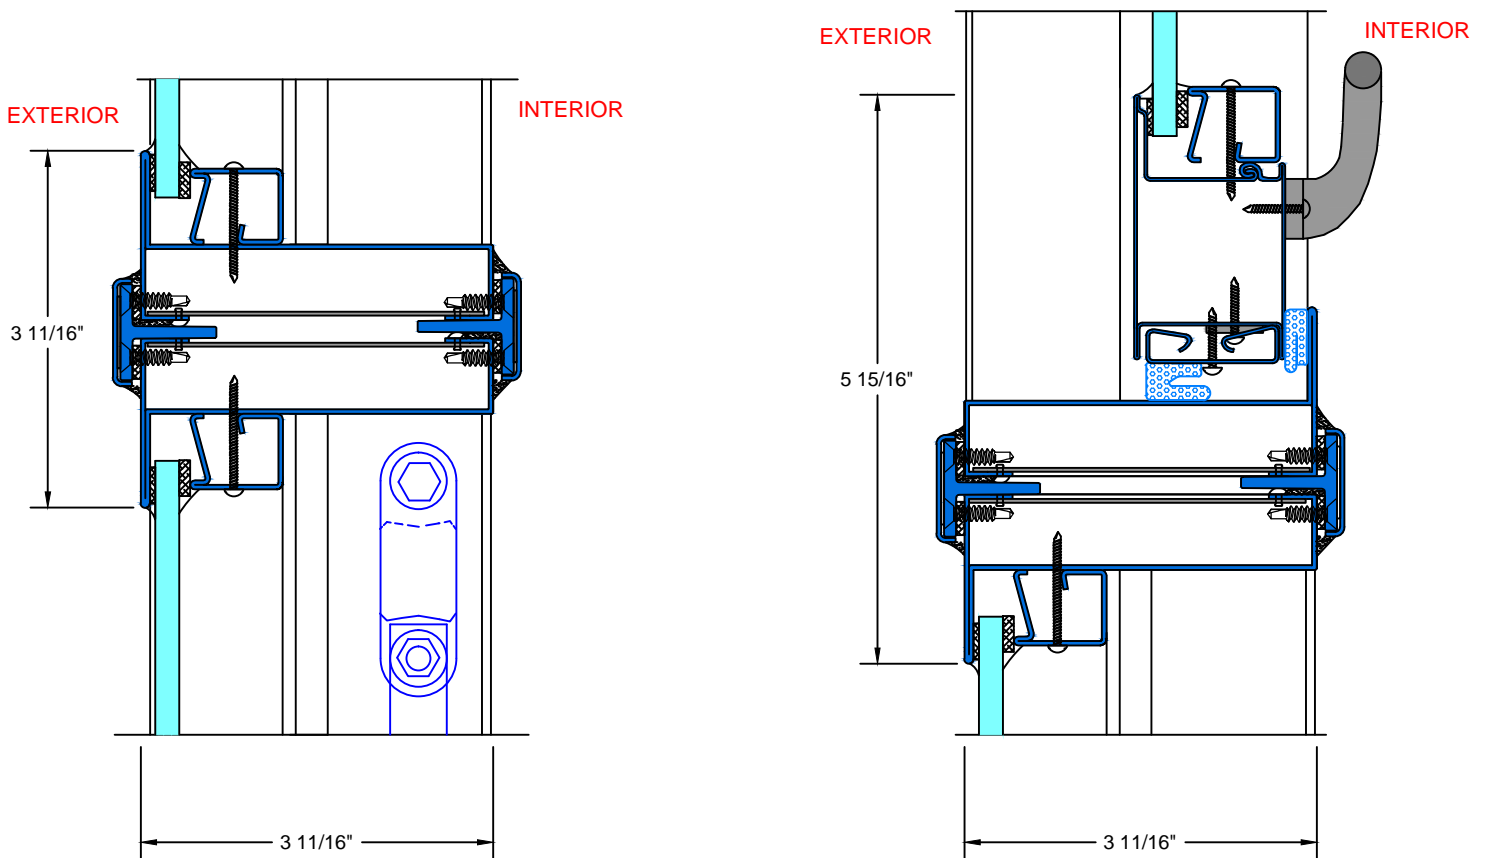

FIRE

TYPICAL DETAILS

Scale: 1:2

7650 TSH_{SERIES}

PAGE 6 OF 7

UL APPROVED AND CERTIFIED
SELF-CLOSING SINGLE HUNG

3/4 HOUR FIRE RATED WHEN GLAZED WITH 1/4" WIRE GLASS

1 1/2 HOUR FIRE RATED WHEN GLAZED WITH 3/16" CERAMIC & FIRE RATED GLAZING TAPE

28 Canal Street, Ellenville, NY 12428
Phone (845) 647-1900