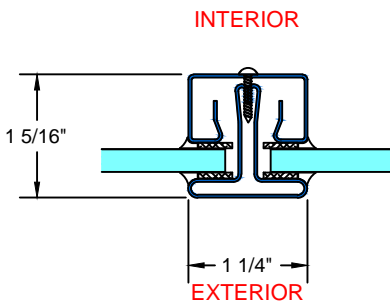

FIRE

TYPICAL DETAILS

Scale: 1:2

7650 TSH_{SERIES}

PAGE 5 OF 7

UL APPROVED AND CERTIFIED
SELF-CLOSING SINGLE HUNG

3/4 HOUR FIRE RATED WHEN GLAZED WITH 1/4" WIRE GLASS

1 1/2 HOUR FIRE RATED WHEN GLAZED WITH 3/16" CERAMIC & FIRE RATED GLAZING TAPE

L TYPICAL JOINING MULLION

M TYPICAL VERTICAL MUNTIN

N TYPICAL HORIZONTAL MUNTIN

28 Canal Street, Ellenville, NY 12428
Phone (845) 647-1900

FIRE

TYPICAL DETAILS

Scale: 1:2

7650 TSH_{SERIES}