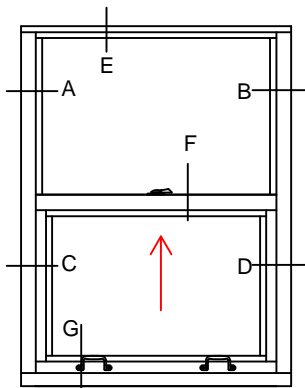

7650 TSH 1/1

7650 TSH 4/4

7650 TSH 4/4

7650 TSH 4/4

7650 TSH 1/1
-LT- 1

7650 TSH 1/1
-UT- 1

WINDOWS WITH A WIDTH OVER 36" WILL RECEIVE 2
HANDLES AND 2 SWEEP LOCKS

WINDOWS WITH A WIDTH OF 24"-36" WILL RECEIVE 2
HANDLES AND 1 SWEEP LOCK