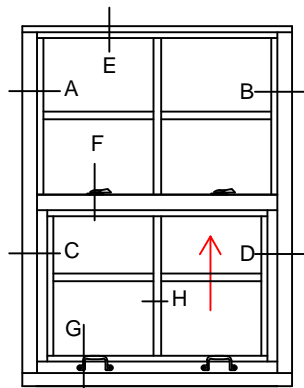

7650 TSH 1/1

7650 TSH 4/4

7650 TSH 4/4

7650 TSH 4/4

7650 TSH 1/1
-LT- 1

7650 TSH 1/1
-UT- 1

WINDOWS WITH A WIDTH OVER 36" WILL RECEIVE 2
HANDLES AND 2 SWEEP LOCKS

WINDOWS WITH A WIDTH OF 24"-36" WILL RECEIVE 2
HANDLES AND 1 SWEEP LOCK