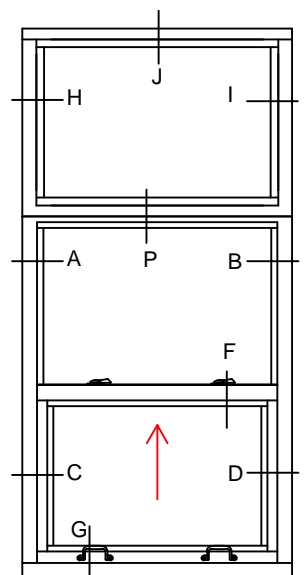

7650 TSH 1/1

7650 TSH 4/4

7650 TSH 4/4

7650 TSH 4/4

7650 TSH 1/1
-LT- 1

7650 TSH 1/1
-UT- 1

WINDOWS WITH A WIDTH OVER 36" WILL RECEIVE 2
HANDLES AND 2 SWEEP LOCKS

WINDOWS WITH A WIDTH OF 24"-36" WILL RECEIVE 2
HANDLES AND 1 SWEEP LOCK