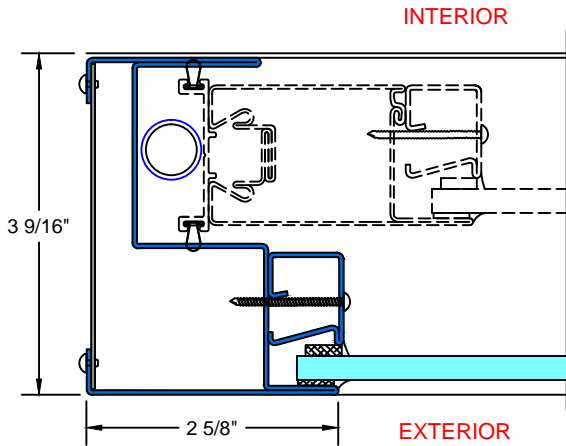

FIRE

TYPICAL DETAILS

Scale: 1:2

7650 TSH_{SERIES}

PAGE 3 OF 7

UL APPROVED AND CERTIFIED
SELF-CLOSING SINGLE HUNG

3/4 HOUR FIRE RATED WHEN GLAZED WITH 1/4" WIRE GLASS

1 1/2 HOUR FIRE RATED WHEN GLAZED WITH 3/16" CERAMIC & FIRE RATED GLAZING TAPE