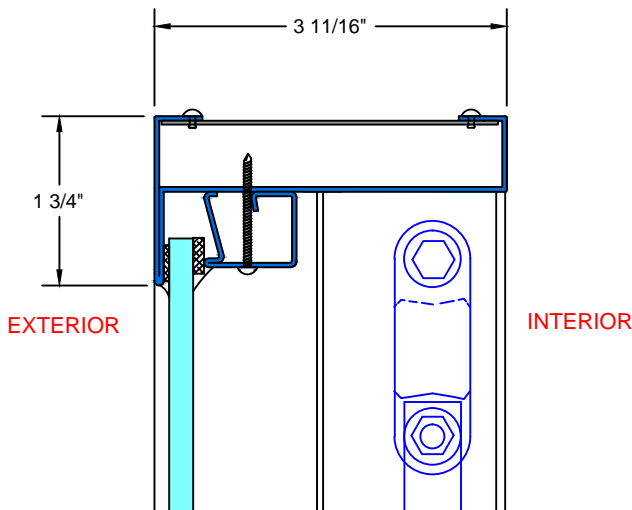

3/4 HOUR FIRE RATED WHEN GLAZED WITH 1/4" WIRE GLASS

1 1/2 HOUR FIRE RATED WHEN GLAZED WITH 3/16" CERAMIC & FIRE RATED GLAZING TAPE

A&B TYPICAL
FIXED JAMB

C&D TYPICAL
OPERABLE JAMB

E TYPICAL
HEAD

F TYPICAL
MEETING RAIL

28 Canal Street, Ellenville, NY 12428
Phone (845) 647-1900

FIRE

TYPICAL DETAILS

Scale: 1:2

7650 TSH_{SERIES}

PAGE 4 OF 7

UL APPROVED AND CERTIFIED
SELF-CLOSING SINGLE HUNG

3/4 HOUR FIRE RATED WHEN GLAZED WITH 1/4" WIRE GLASS