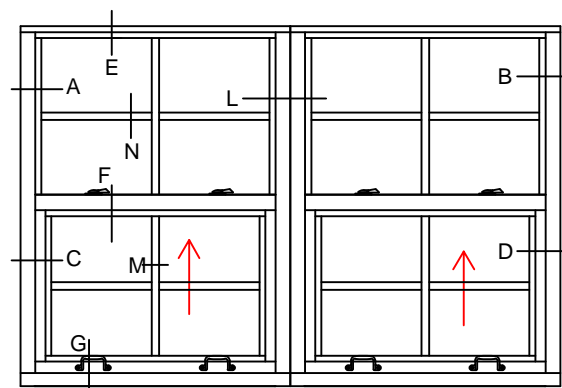

7650 TSH 1/1

7650 TSH 4/4

7650 TSH 4/4

7650 TSH 4/4

7650 TSH 1/1
-LT- 1

7650 TSH 1/1
-UT- 1

WINDOWS WITH A WIDTH OVER 36" WILL RECEIVE 2
HANDLES AND 2 SWEEP LOCKS

WINDOWS WITH A WIDTH OF 24"-36" WILL RECEIVE 2
HANDLES AND 1 SWEEP LOCK