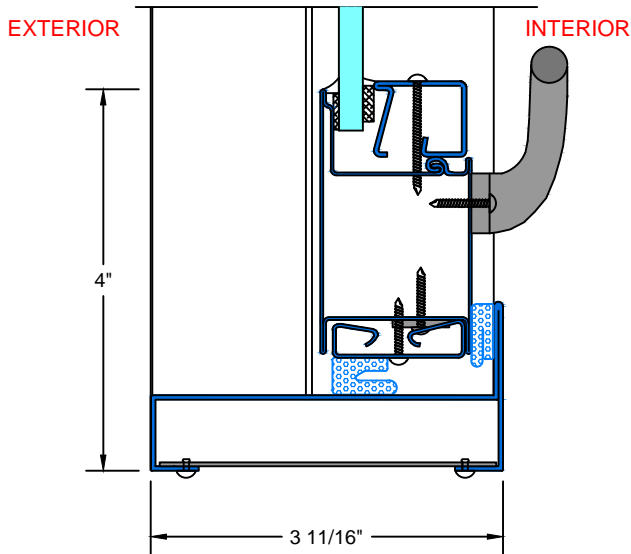

FIRE

TYPICAL DETAILS

Scale: 1:2

7650 TSH_{SERIES}

PAGE 4 OF 7

UL APPROVED AND CERTIFIED
SELF-CLOSING SINGLE HUNG

3/4 HOUR FIRE RATED WHEN GLAZED WITH 1/4" WIRE GLASS

1 1/2 HOUR FIRE RATED WHEN GLAZED WITH 3/16" CERAMIC & FIRE RATED GLAZING TAPE

G TYPICAL SILL