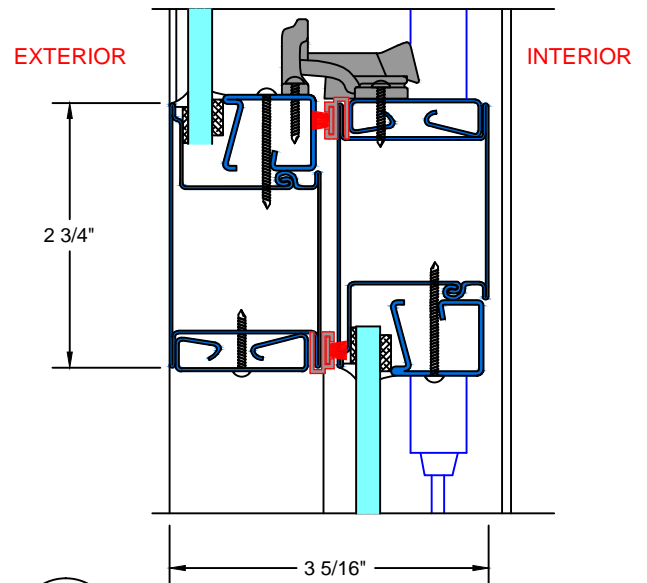

3/4 HOUR FIRE RATED WHEN GLAZED WITH 1/4" WIRE GLASS

1 1/2 HOUR FIRE RATED WHEN GLAZED WITH 3/16" CERAMIC & FIRE RATED GLAZING TAPE

A&B TYPICAL
FIXED JAMB

C&D TYPICAL
OPERABLE JAMB

E TYPICAL
HEAD

F TYPICAL
MEETING RAIL

28 Canal Street, Ellenville, NY 12428
Phone (845) 647-1900

FIRE

TYPICAL DETAILS

Scale: 1:2

7650 TSH_{SERIES}

PAGE 4 OF 7

UL APPROVED AND CERTIFIED
SELF-CLOSING SINGLE HUNG

3/4 HOUR FIRE RATED WHEN GLAZED WITH 1/4" WIRE GLASS