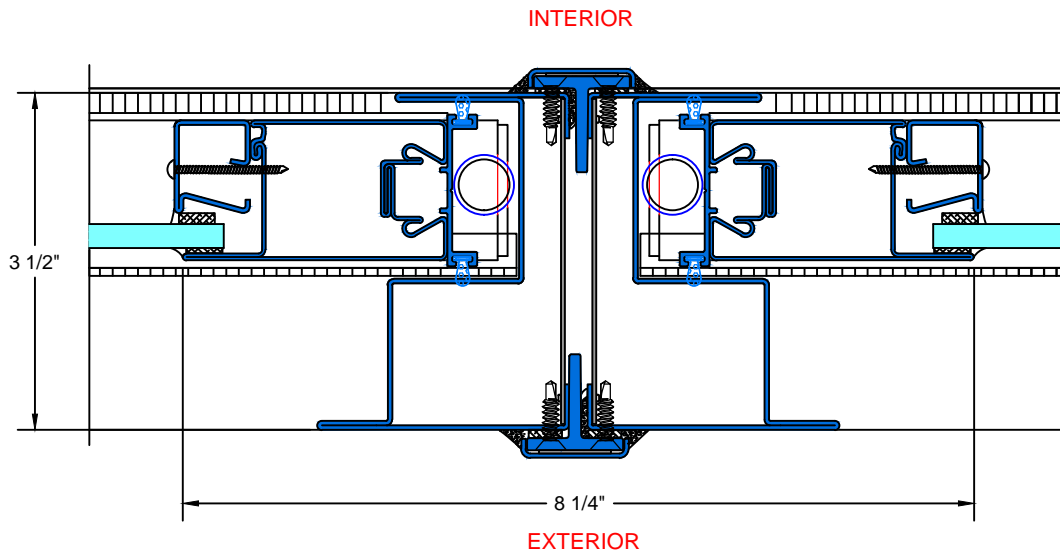

FIRE

TYPICAL DETAILS

Scale: 1:2

7650 TSH_{SERIES}

PAGE 5 OF 7

UL APPROVED AND CERTIFIED
SELF-CLOSING SINGLE HUNG

3/4 HOUR FIRE RATED WHEN GLAZED WITH 1/4" WIRE GLASS

1 1/2 HOUR FIRE RATED WHEN GLAZED WITH 3/16" CERAMIC & FIRE RATED GLAZING TAPE

L TYPICAL JOINING MULLION

M TYPICAL VERTICAL MUNTIN

N TYPICAL HORIZONTAL MUNTIN

28 Canal Street, Ellenville, NY 12428
Phone (845) 647-1900

FIRE

TYPICAL DETAILS

Scale: 1:2

7650 TSH_{SERIES}