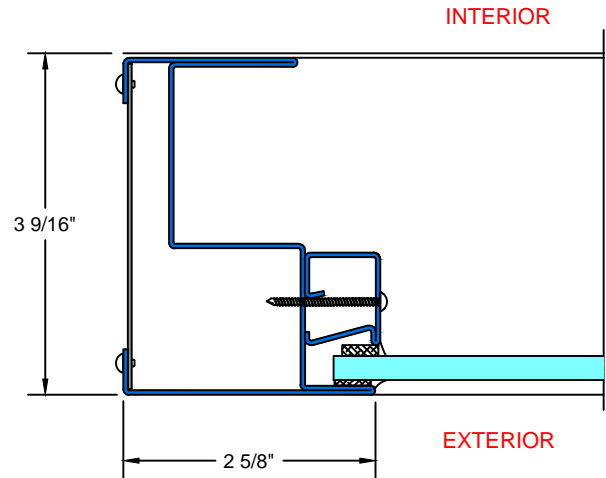

28 Canal Street, Ellenville, NY 12428
Phone (845) 647-1900

FIRE

TYPICAL DETAILS

Scale: 1:2

7650 TSH_{SERIES}

PAGE 4 OF 7

UL APPROVED AND CERTIFIED
SELF-CLOSING SINGLE HUNG

3/4 HOUR FIRE RATED WHEN GLAZED WITH 1/4" WIRE GLASS

1 1/2 HOUR FIRE RATED WHEN GLAZED WITH 3/16" CERAMIC & FIRE RATED GLAZING TAPE

G TYPICAL SILL

H&I TYPICAL TRANSOM JAMB

J TYPICAL TRANSOM HEAD

K TYPICAL TRANSOM SILL

28 Canal Street, Ellenville, NY 12428
Phone (845) 647-1900