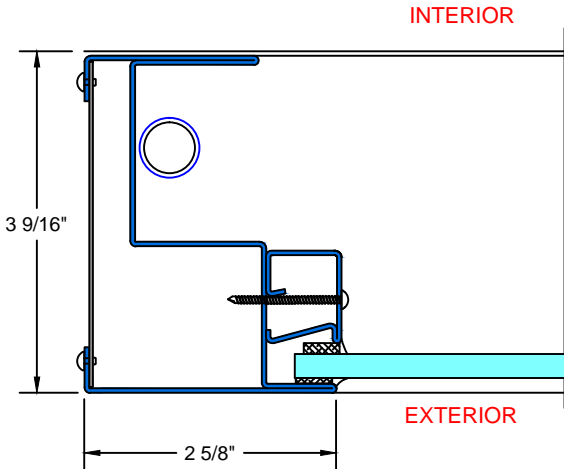

Q TYPICAL STACKING MULLION
W/ TRANSOM BELOW

28 Canal Street, Ellenville, NY 12428
Phone (845) 647-1900

FIRE

GLAZING OPTIONS

7650 TSH_{SERIES}

Scale: 1:2

UL APPROVED AND CERTIFIED
SELF-CLOSING SINGLE HUNG

PAGE 7 OF 7

3/4 HOUR FIRE RATED WHEN GLAZED WITH 1/4" WIRE GLASS
1 1/2 HOUR FIRE RATED WHEN GLAZED WITH 3/16" CERAMIC & FIRE RATED GLAZING TAPE

1 TYPICAL FIXED JAMB
W/ 1/4" GLASS

2 TYPICAL FIXED JAMB
W/ 3/4" GLASS

28 Canal Street, Ellenville, NY 12428
Phone (845) 647-1900