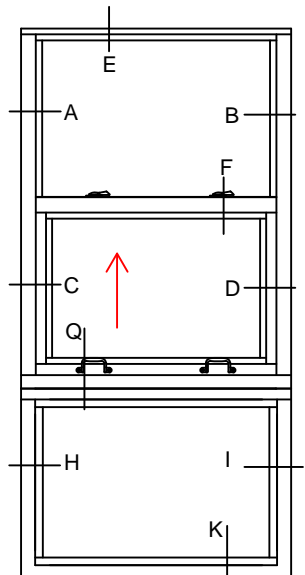

7650 TSH 1/1

7650 TSH 4/4

7650 TSH 4/4

7650 TSH 4/4

7650 TSH 1/1
-LT- 1

7650 TSH 1/1
-UT- 1

WINDOWS WITH A WIDTH OVER 36" WILL RECEIVE 2
HANDLES AND 2 SWEEP LOCKS

WINDOWS WITH A WIDTH OF 24"-36" WILL RECEIVE 2
HANDLES AND 1 SWEEP LOCK