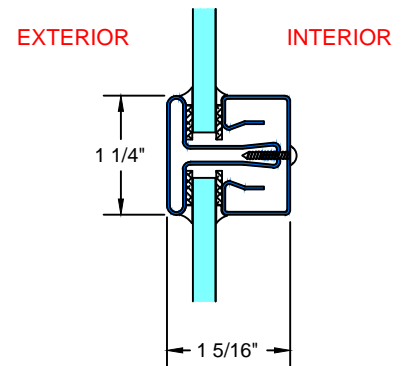

FIRE

TYPICAL DETAILS

Scale: 1:2

7650 TSH_{SERIES}

PAGE 5 OF 7

UL APPROVED AND CERTIFIED
SELF-CLOSING SINGLE HUNG

3/4 HOUR FIRE RATED WHEN GLAZED WITH 1/4" WIRE GLASS

1 1/2 HOUR FIRE RATED WHEN GLAZED WITH 3/16" CERAMIC & FIRE RATED GLAZING TAPE

L TYPICAL JOINING MULLION

M TYPICAL VERTICAL MUNTIN

N TYPICAL HORIZONTAL MUNTIN

28 Canal Street, Ellenville, NY 12428
Phone (845) 647-1900

FIRE

TYPICAL DETAILS

Scale: 1:2

7650 TSH_{SERIES}