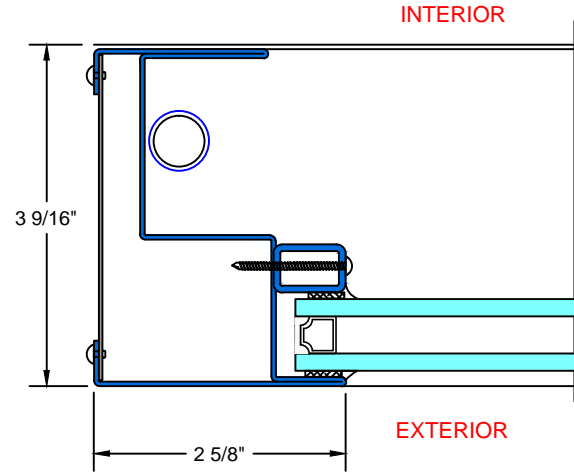

Q TYPICAL STACKING MULLION
W/ TRANSOM BELOW

28 Canal Street, Ellenville, NY 12428
Phone (845) 647-1900

FIRE

GLAZING OPTIONS

7650 TSH_{SERIES}

Scale: 1:2

UL APPROVED AND CERTIFIED
SELF-CLOSING SINGLE HUNG

PAGE 7 OF 7

3/4 HOUR FIRE RATED WHEN GLAZED WITH 1/4" WIRE GLASS
1 1/2 HOUR FIRE RATED WHEN GLAZED WITH 3/16" CERAMIC & FIRE RATED GLAZING TAPE

1 TYPICAL FIXED JAMB
W/ 1/4" GLASS

2 TYPICAL FIXED JAMB
W/ 3/4" GLASS

28 Canal Street, Ellenville, NY 12428
Phone (845) 647-1900