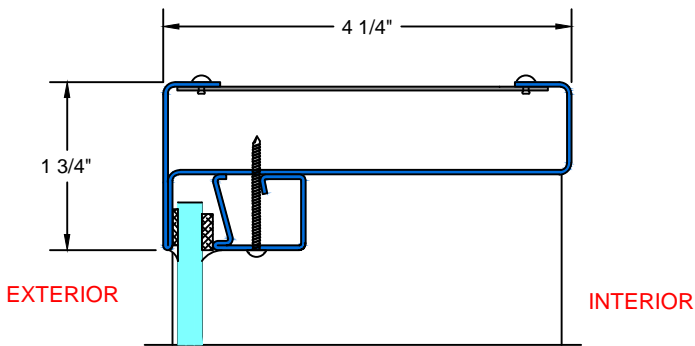

28 Canal Street, Ellenville, NY 12428
Phone (845) 647-1900

FIRE

TYPICAL DETAILS

Scale: 1:2

7650 TSH_{SERIES}

PAGE 4 OF 7

UL APPROVED AND CERTIFIED
SELF-CLOSING SINGLE HUNG

3/4 HOUR FIRE RATED WHEN GLAZED WITH 1/4" WIRE GLASS

1 1/2 HOUR FIRE RATED WHEN GLAZED WITH 3/16" CERAMIC & FIRE RATED GLAZING TAPE

G TYPICAL SILL

H&I TYPICAL TRANSOM JAMB

J TYPICAL TRANSOM HEAD

K TYPICAL TRANSOM SILL

28 Canal Street, Ellenville, NY 12428
Phone (845) 647-1900