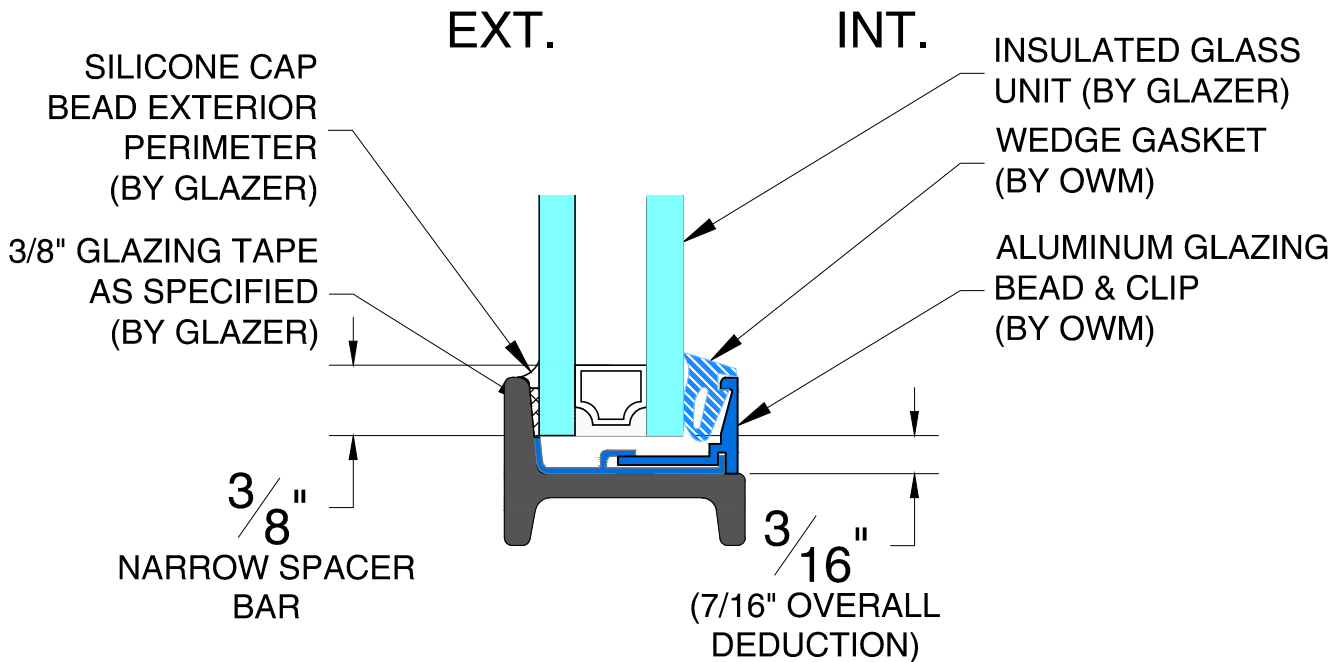

SCALE: 1:1

### GB-05

3/4" GLASS = 1/16" TAPE  
5/8" GLASS = 3/16" TAPE

### GB-15

1/4" GLASS = 1/8" TAPE  
3/16" GLASS = 3/16" TAPE

### GB-04

1/2" GLASS = 1/16" TAPE  
3/8" GLASS = 3/16" TAPE