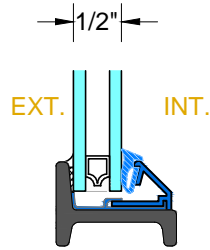

28 Canal Street, Ellenville, NY 12428
Phone (845) 647-1900

RELIANT

EXTERIOR GLAZING OPTIONS

HR4500-OD_{SERIES}

OUTSWING DOOR / FIXED
SCALE: 1:2

PAGE 9 OF 9