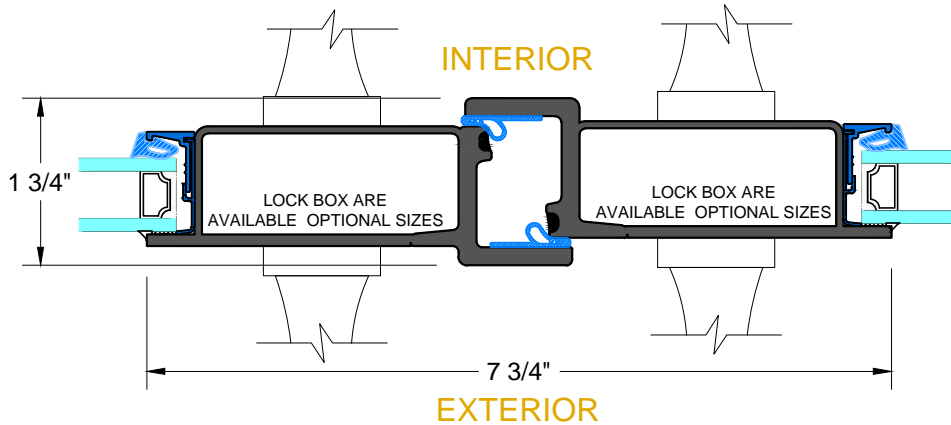

EXTERIOR

E TYPICAL FRENCH MEETING RAIL

RELIANT

TYPICAL DETAILS

HR4500-OD_{SERIES}

OUTSWING DOOR / FIXED
SCALE: 1:2

PAGE 4 OF 9

F TYPICAL FRENCH LOCKBOX