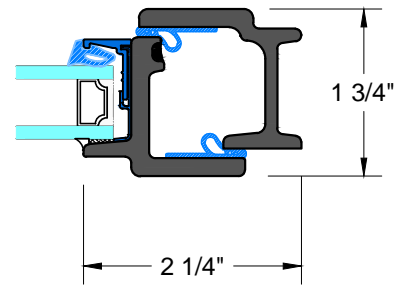

28 Canal Street, Ellenville, NY 12428
Phone (845) 647-1900

RELIANT

HR4500-OD_{SERIES}

TYPICAL DETAILS

OUTSWING DOOR / FIXED
SCALE: 1:2

PAGE 3 OF 9

INTERIOR

EXTERIOR

A&B TYPICAL HINGED JAMB

INTERIOR

EXTERIOR

C TYPICAL LOCKING JAMB

INTERIOR

EXTERIOR

D TYPICAL SINGLE LOCKBOX

INTERIOR