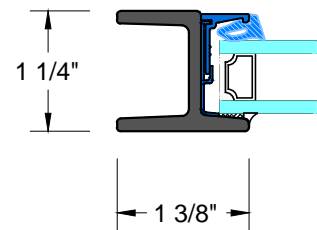

K TYPICAL HORIZONTAL MUNTIN

EXTERIOR

INTERIOR

L&M TYPICAL FIXED HEAD & SILL

INTERIOR

EXTERIOR

N&P TYPICAL FIXED JAMB

RELIANT

HR4500-OD_{SERIES}

TYPICAL DETAILS

OUTSWING DOOR / FIXED
SCALE: 1:2

PAGE 6 OF 9

R TYPICAL STACKING MULLION

S TYPICAL JOINING MULLION

28 Canal Street, Ellenville, NY 12428
Phone (845) 647-1900

INTERIOR