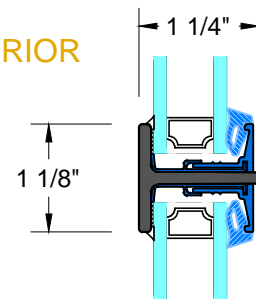

G TYPICAL HEAD

H TYPICAL KICKPLATE

28 Canal Street, Ellenville, NY 12428
Phone (845) 647-1900

INTERIOR

EXTERIOR

J TYPICAL VERTICAL MUNTIN

EXTERIOR

INTERIOR