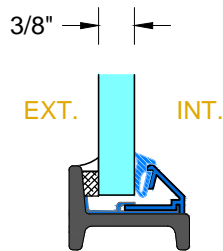

INTERIOR

4

TYPICAL FIXED
INTERIOR FLANGE

RELIANT

INTERIOR GLAZING OPTIONS

HR4500-OD_{SERIES}

OUTSWING DOOR / FIXED
SCALE: 1:2

PAGE 8 OF 9

28 Canal Street, Ellenville, NY 12428
Phone (845) 647-1900

RELIANT

EXTERIOR GLAZING OPTIONS

HR4500-OD_{SERIES}

OUTSWING DOOR / FIXED
SCALE: 1:2

PAGE 9 OF 9