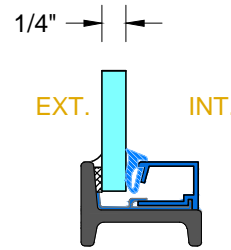

INTERIOR

4

TYPICAL FIXED
INTERIOR FLANGE

RELIANT

INTERIOR GLAZING OPTIONS

HR4500-OD_{SERIES}

OUTSWING DOOR / FIXED
SCALE: 1:2

PAGE 8 OF 9

28 Canal Street, Ellenville, NY 12428
Phone (845) 647-1900

RELIANT

EXTERIOR GLAZING OPTIONS

HR4500-OD_{SERIES}

OUTSWING DOOR / FIXED
SCALE: 1:2

PAGE 9 OF 9