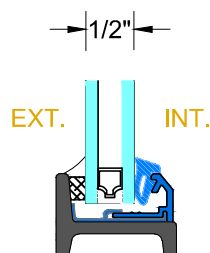

28 Canal Street, Ellenville, NY 12428
Phone (845) 647-1900

RELIANT

EXTERIOR GLAZING OPTIONS

HR4500-OD_{SERIES}

OUTSWING DOOR / FIXED
SCALE: 1:2

PAGE 9 OF 9