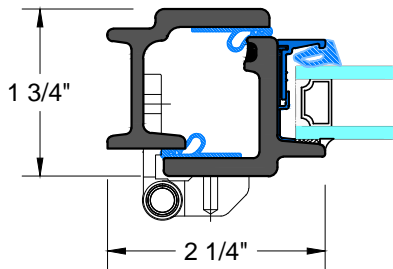

28 Canal Street, Ellenville, NY 12428
Phone (845) 647-1900

RELIANT

HR4500-OD_{SERIES}

TYPICAL DETAILS

OUTSWING DOOR / FIXED
SCALE: 1:2

PAGE 3 OF 9

INTERIOR

EXTERIOR

A&B TYPICAL HINGED JAMB

INTERIOR

EXTERIOR

C TYPICAL LOCKING JAMB

INTERIOR

EXTERIOR

D TYPICAL SINGLE LOCKBOX

INTERIOR