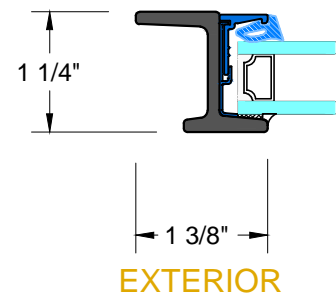

3

TYPICAL FIXED
EXTERIOR FLANGE

INTERIOR