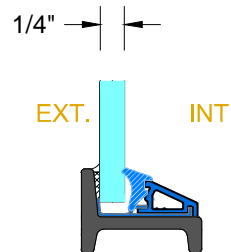

INTERIOR

4

TYPICAL FIXED
INTERIOR FLANGE

RELIANT

INTERIOR GLAZING OPTIONS

HR4500-OD_{SERIES}

OUTSWING DOOR / FIXED
SCALE: 1:2

PAGE 8 OF 9

28 Canal Street, Ellenville, NY 12428
Phone (845) 647-1900

RELIANT

EXTERIOR GLAZING OPTIONS

HR4500-OD_{SERIES}

OUTSWING DOOR / FIXED
SCALE: 1:2

PAGE 9 OF 9