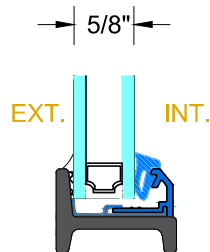

INTERIOR

4

TYPICAL FIXED
INTERIOR FLANGE

RELIANT

INTERIOR GLAZING OPTIONS

HR4500-OD_{SERIES}

OUTSWING DOOR / FIXED
SCALE: 1:2

PAGE 8 OF 9

28 Canal Street, Ellenville, NY 12428
Phone (845) 647-1900

RELIANT

EXTERIOR GLAZING OPTIONS

HR4500-OD_{SERIES}

OUTSWING DOOR / FIXED
SCALE: 1:2

PAGE 9 OF 9