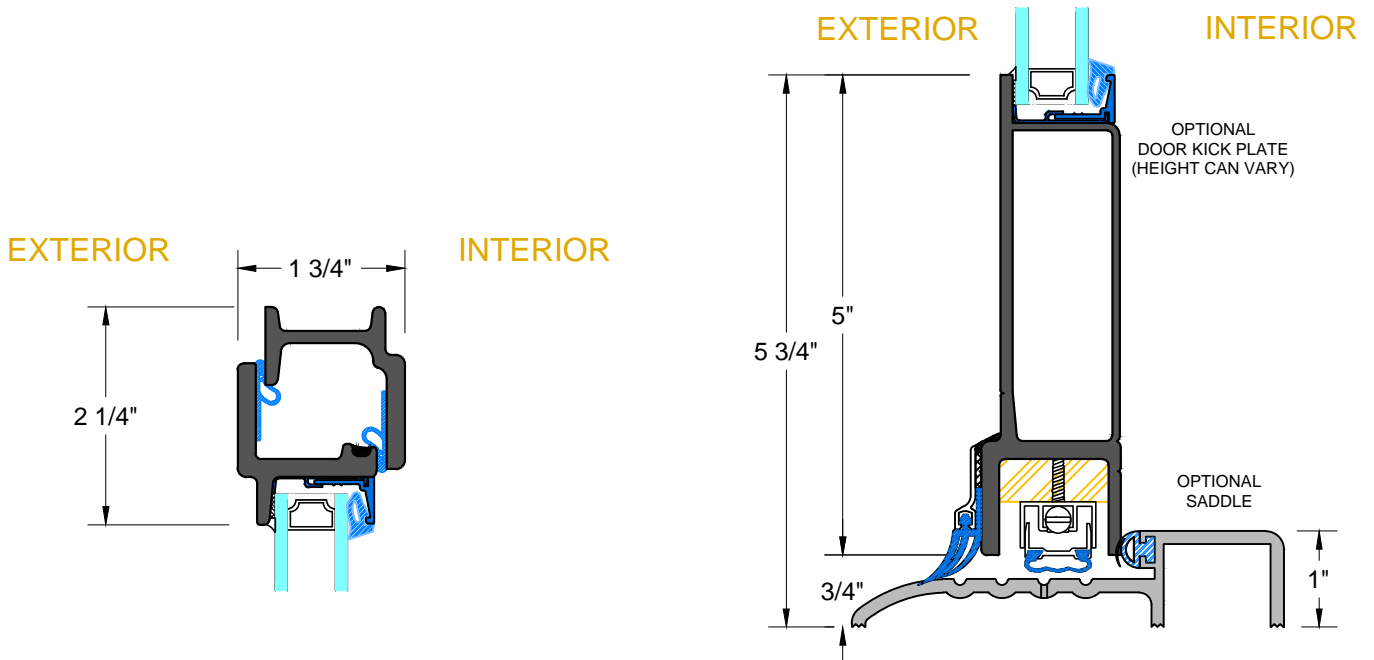

EXTERIOR

E TYPICAL FRENCH MEETING RAIL

RELIANT

TYPICAL DETAILS

HR4500-OD_{SERIES}

OUTSWING DOOR / FIXED
SCALE: 1:2

PAGE 4 OF 9

F TYPICAL FRENCH LOCKBOX