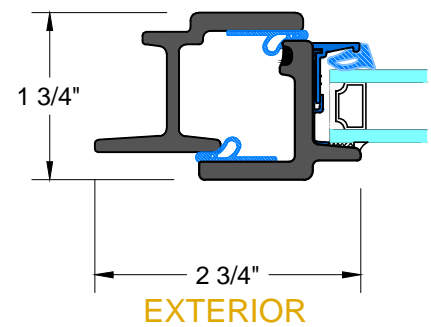

HR4500-OD_{SERIES}

TYPICAL DETAILS

OUTSWING DOOR / FIXED
SCALE: 1:2

PAGE 6 OF 9

R TYPICAL STACKING MULLION

S TYPICAL JOINING MULLION

28 Canal Street, Ellenville, NY 12428
Phone (845) 647-1900

INTERIOR

1

TYPICAL
INTERIOR FLANGE

INTERIOR

2

TYPICAL
EXTERIOR FLANGE

INTERIOR

3

TYPICAL FIXED
EXTERIOR FLANGE