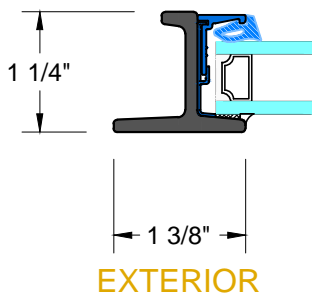

HR4500-OD_{SERIES}

TYPICAL DETAILS

OUTSWING DOOR / FIXED
SCALE: 1:2

PAGE 6 OF 9

R TYPICAL STACKING MULLION

S TYPICAL JOINING MULLION

28 Canal Street, Ellenville, NY 12428
Phone (845) 647-1900

INTERIOR

1

TYPICAL
INTERIOR FLANGE

INTERIOR

2

TYPICAL
EXTERIOR FLANGE

INTERIOR

3

TYPICAL FIXED
EXTERIOR FLANGE