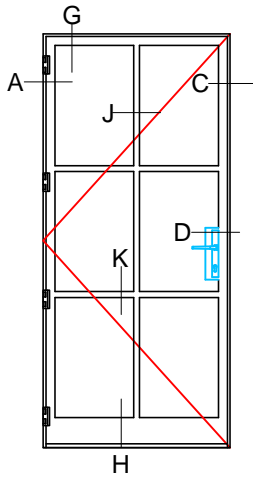

RELIANT

TYPICAL EXTERIOR ELEVATIONS

OUTSWING DOOR / FIXED
SCALE: NOT TO SCALE

HR4500-OD SERIES

PAGE 1 OF 9

HR4523-OD

HR4543-FR-OD

HR4522-FR-OD-FX

HR4521-OD-FX

HR4511-FX OVAL

28 Canal Street, Ellenville, NY 12428
Phone (845) 647-1900

RELIANT

HR4500-OD_{SERIES}

KEY TYPICAL

OUTSWING DOOR / FIXED
SCALE: 1:2

PAGE 2 OF 9

28 Canal Street, Ellenville, NY 12428
Phone (845) 647-1900

RELIANT

HR4500-OD_{SERIES}

TYPICAL DETAILS

OUTSWING DOOR / FIXED
SCALE: 1:2

PAGE 3 OF 9

INTERIOR

EXTERIOR