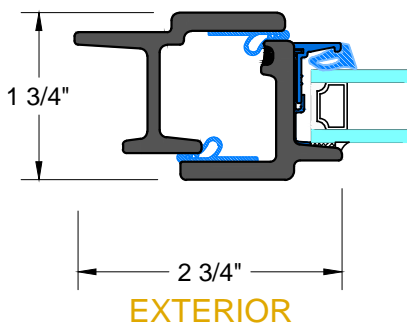

HR4500-OD_{SERIES}

TYPICAL DETAILS

OUTSWING DOOR / FIXED
SCALE: 1:2

PAGE 6 OF 9

R TYPICAL STACKING MULLION

S TYPICAL JOINING MULLION

28 Canal Street, Ellenville, NY 12428
Phone (845) 647-1900

INTERIOR

1

TYPICAL
INTERIOR FLANGE

INTERIOR

2

TYPICAL
EXTERIOR FLANGE

INTERIOR

3

TYPICAL FIXED
EXTERIOR FLANGE