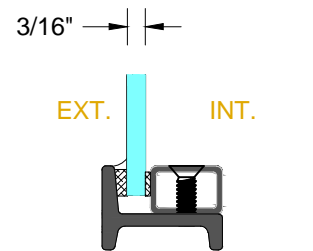

28 Canal Street, Ellenville, NY 12428
Phone (845) 647-1900

RELIANT

EXTERIOR GLAZING OPTIONS

HR4500-OD_{SERIES}

OUTSWING DOOR / FIXED
SCALE: 1:2

PAGE 9 OF 9