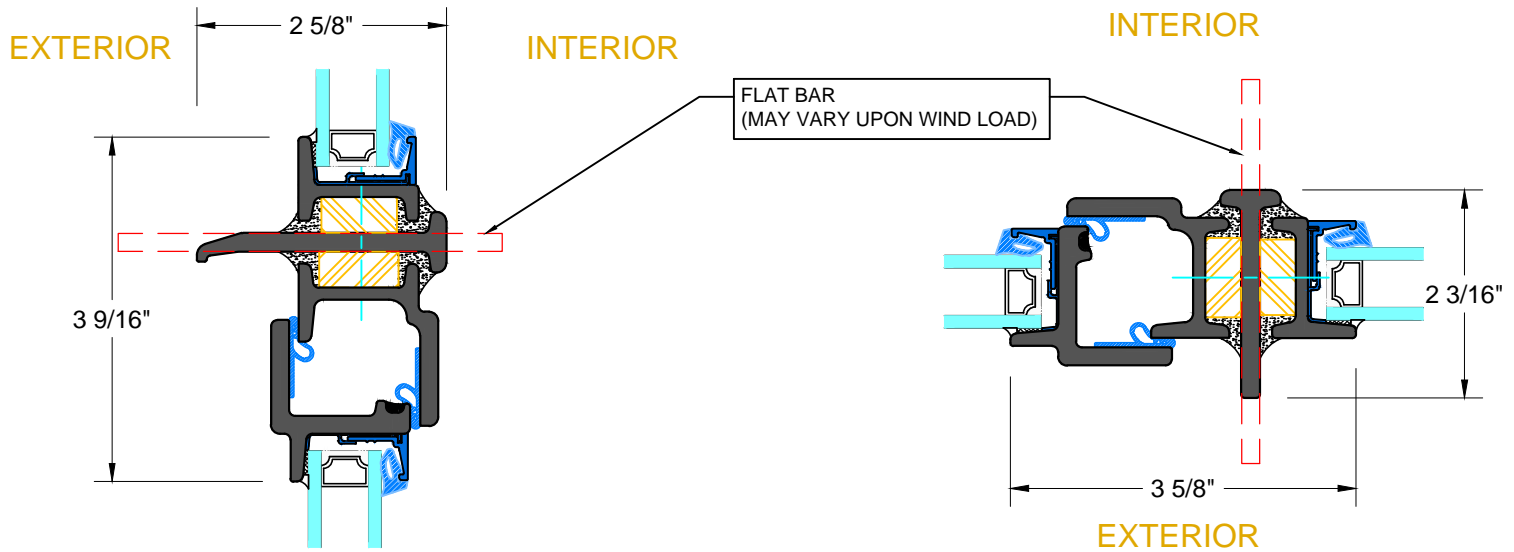

HR4500-OD_{SERIES}

TYPICAL DETAILS

OUTSWING DOOR / FIXED
SCALE: 1:2

PAGE 6 OF 9

R TYPICAL STACKING MULLION

S TYPICAL JOINING MULLION

28 Canal Street, Ellenville, NY 12428
Phone (845) 647-1900

INTERIOR