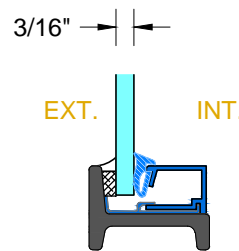

28 Canal Street, Ellenville, NY 12428
Phone (845) 647-1900

RELIANT

EXTERIOR GLAZING OPTIONS

HR4500-OD_{SERIES}

OUTSWING DOOR / FIXED
SCALE: 1:2

PAGE 9 OF 9