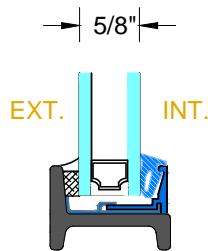

INTERIOR

4

TYPICAL FIXED
INTERIOR FLANGE

RELIANT

INTERIOR GLAZING OPTIONS

HR4500-OD_{SERIES}

OUTSWING DOOR / FIXED
SCALE: 1:2

PAGE 8 OF 9

28 Canal Street, Ellenville, NY 12428
Phone (845) 647-1900

RELIANT

EXTERIOR GLAZING OPTIONS

HR4500-OD_{SERIES}

OUTSWING DOOR / FIXED
SCALE: 1:2

PAGE 9 OF 9