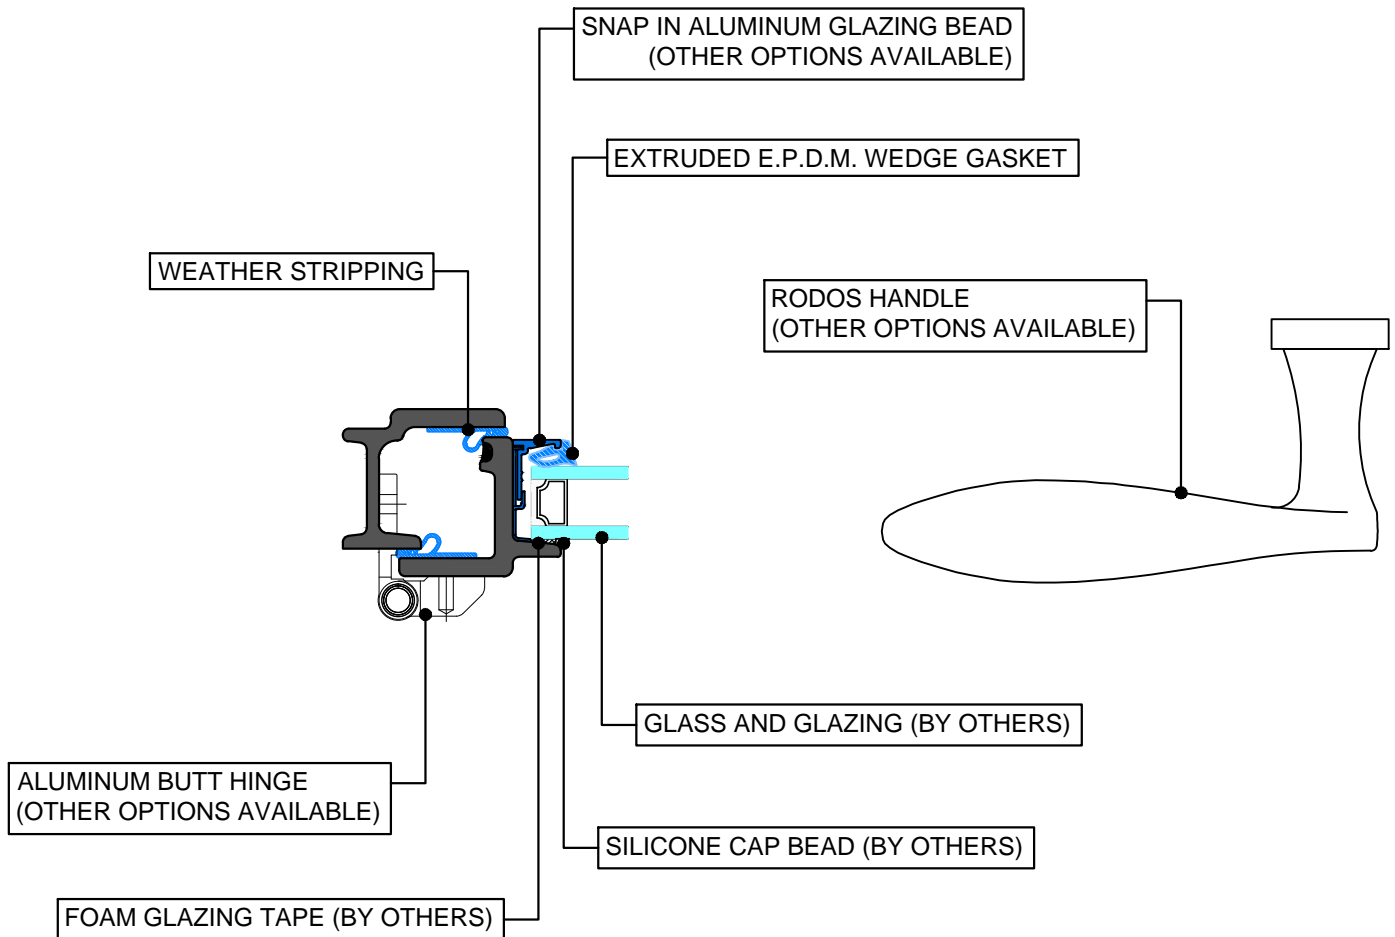

RELIANT

HR4500-OD_{SERIES}

KEY TYPICAL

OUTSWING DOOR / FIXED
SCALE: 1:2

PAGE 2 OF 9

28 Canal Street, Ellenville, NY 12428
Phone (845) 647-1900