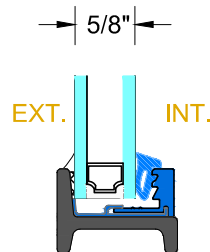

28 Canal Street, Ellenville, NY 12428
Phone (845) 647-1900

RELIANT

EXTERIOR GLAZING OPTIONS

HR4500-OD_{SERIES}

OUTSWING DOOR / FIXED
SCALE: 1:2

PAGE 9 OF 9