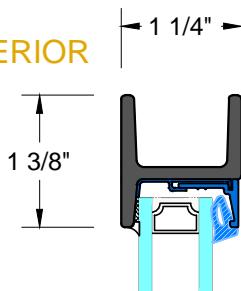

INTERIOR

K TYPICAL HORIZONTAL MUNTIN

EXTERIOR

INTERIOR

L&M TYPICAL FIXED HEAD & SILL

INTERIOR