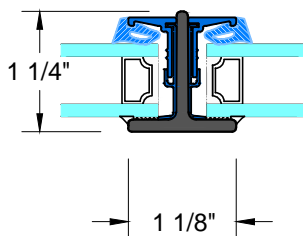

EXTERIOR

E TYPICAL FRENCH MEETING RAIL

RELIANT

TYPICAL DETAILS

HR4500-OD_{SERIES}

OUTSWING DOOR / FIXED
SCALE: 1:2

PAGE 4 OF 9

F TYPICAL FRENCH LOCKBOX

G TYPICAL HEAD

H TYPICAL KICKPLATE

28 Canal Street, Ellenville, NY 12428
Phone (845) 647-1900

INTERIOR

EXTERIOR

J TYPICAL VERTICAL MUNTIN

EXTERIOR

INTERIOR