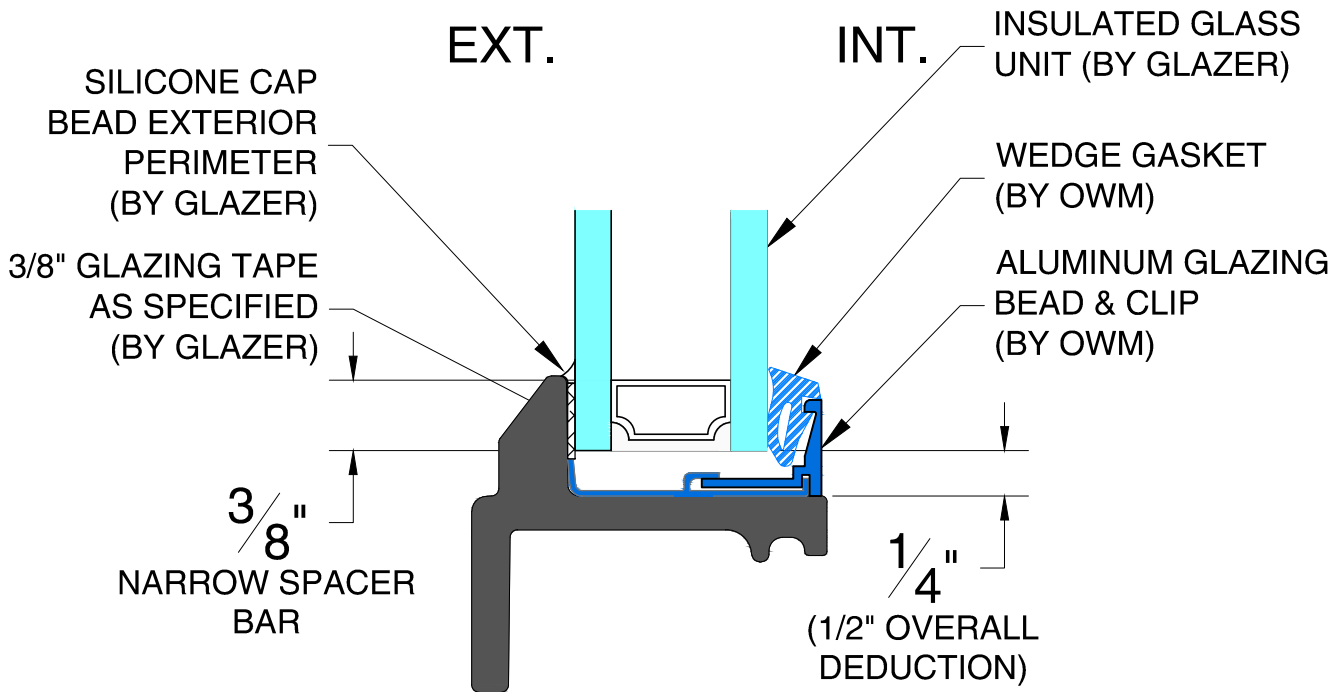

SCALE: 1:1

INTERIOR GLAZING

GB-05 

1" GLASS = 1/16" TAPE
7/8" GLASS = 1/4" TAPE

GB-15 

9/16" GLASS = 1/16" TAPE
1/2" GLASS = 1/4" TAPE

GB-04 

11/16" GLASS = 1/16" TAPE
9/16" GLASS = 1/4" TAPE

GB-06 

1/2" GLASS = 1/16" TAPE
3/8" GLASS = 1/4" TAPE

GB-12 

7/8" GLASS = 1/16" TAPE
3/4" = 1/4" TAPE

GB-13 

7/8" GLASS = 1/16" TAPE
3/4" GLASS = 1/4" TAPE

GLAZING TAPE SIZES ARE OWM RECOMMENDATIONS PLEASE VERIFY NOMINAL GLASS SIZE AND GLAZING TAPE COMPRESSION PRIOR TO GLAZING MULTIPLE LITES